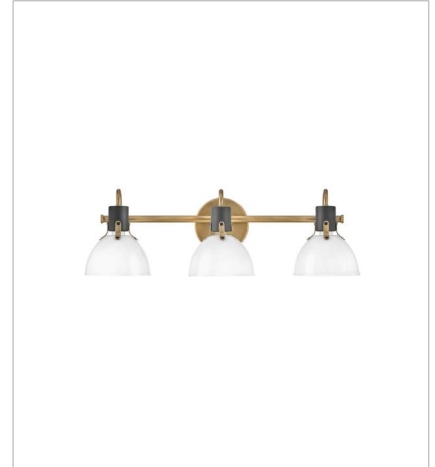

ARGO

Argo is brilliantly basic in design but has all the right details to make it shine. The smooth lines of its dome have a vintage, industrial feel, but modern updates make Argo contemporary. Heavy straps and decorative screws secure the dome to the cap in this clean and stylish profile.

FINISH: Heritage Brass with Black accents, Heritage Brass
GLASS: Cased Opal

51110HB
SMALL SINGLE LIGHT VANITY
6" W, 7.8" H
Socketed
1-12w Med. LED, 100w Equiv.

51112HB
SMALL TWO LIGHT VANITY
18" W, 7.5" H
Socketed
2-12w Med. LED, 100w Equiv.

51113HB
MEDIUM THREE LIGHT VANITY
24.5" W, 7.5" H
Socketed
3-12w Med. LED, 100w Equiv.

3483HB
LARGE PENDANT
20" W, 17" H
Socketed
1-6.50w GU10 LED *Included

3487HB
MEDIUM PENDANT
14" W, 12.3" H
Socketed
1-6.50w GU10 LED *Included