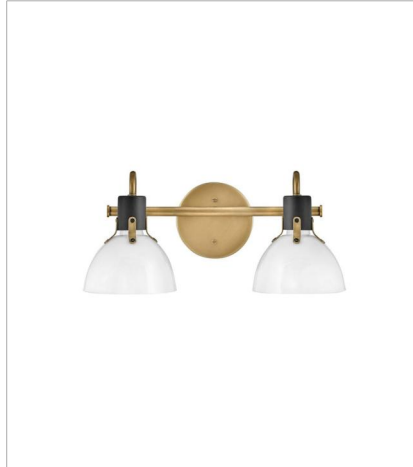

ARGO

Argo is brilliantly basic in design but has all the right details to make it shine. The smooth lines of its dome have a vintage, industrial feel, but modern updates make Argo contemporary. Heavy straps and decorative screws secure the dome to the cap in this clean and stylish profile.

FINISH: Heritage Brass with Black accents, Heritage Brass
GLASS: Cased Opal

51110HB
SMALL SINGLE LIGHT VANITY
6" W, 7.8" H
Socketed
1-12w Med. LED, 100w Equiv.

51112HB
SMALL TWO LIGHT VANITY
18" W, 7.5" H
Socketed
2-12w Med. LED, 100w Equiv.

51113HB
MEDIUM THREE LIGHT VANITY
24.5" W, 7.5" H
Socketed
3-12w Med. LED, 100w Equiv.

3483HB
LARGE PENDANT
20" W, 17" H
Socketed
1-6.50w GU10 LED *Included

3487HB
MEDIUM PENDANT
14" W, 12.3" H
Socketed
1-6.50w GU10 LED *Included