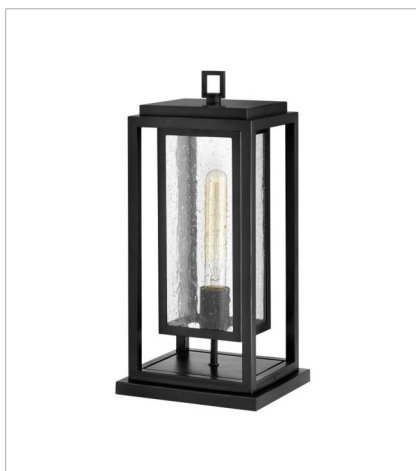

1007BK-LL
MEDIUM PIER MOUNT LANTERN
7" W, 16.5" H
Socketed
1-2w Med. LED *Included