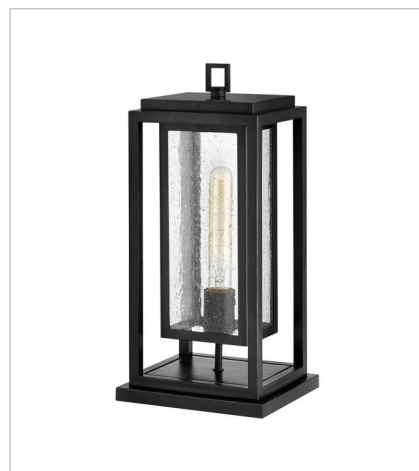

1007BK-LV
MEDIUM PIER MOUNT LANTERN
7" W, 16.5" H
Socketed
1-3.50w Med. LED *Included

HINKLEY

HINKLEY
33000 Pin Oak Parkway
Avon Lake, OH 44012

PHONE: (440) 653-5500
Toll Free: 1 (800) 446-5539

hinkley.com