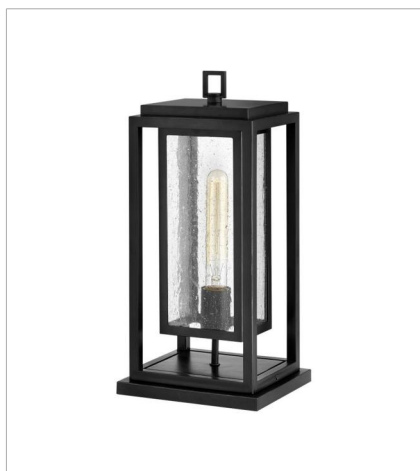

REPUBLIC

Republic's striking double frame design, constructed from a composite material and treated with an anti-fading agent for maximum durability, is at home on the coast or a country lodge. The Oil Rubbed Bronze, Satin Nickel and Black resilience finishes feature a 5-year warranty and are resistant to rust and corrosion. Vintage filament bulbs are recommended to complete a stylish look.

FINISH: Black
GLASS: Etched, Clear Seedy

15558BK-LL
12V LED PATH LIGHT
6" W, 24" H
Socketed
1-1.50w T5 LED *Included

1000BK
SMALL WALL MOUNT LANTERN
7" W, 12" H
Socketed
1-12w Med. LED, 100w Equiv.

1000BK-LL
SMALL WALL MOUNT LANTERN
7" W, 12" H
Socketed
1-2w Med. LED *Included

1004BK
MEDIUM WALL MOUNT LANTERN
7" W, 16" H
Socketed
1-12w Med. LED, 100w Equiv.

1004BK-LL
MEDIUM WALL MOUNT LANTERN
7" W, 16" H
Socketed
1-2w Med. LED *Included

1004BK-LV
MEDIUM WALL MOUNT LANTERN
7" W, 16" H
Socketed
1-3.50w Med. LED *Included

FINISH: Black
GLASS: Etched, Clear Seedy

1005BK
LARGE WALL MOUNT LANTERN
7" W, 20" H
Socketed
1-12w Med. LED, 100w Equiv.

1005BK-LL
LARGE WALL MOUNT LANTERN
7" W, 20" H
Socketed
1-2w Med. LED *Included

1009BK
EXTRA LARGE WALL MOUNT LANTERN
9" W, 27" H
Socketed
1-12w Med. LED, 100w Equiv.