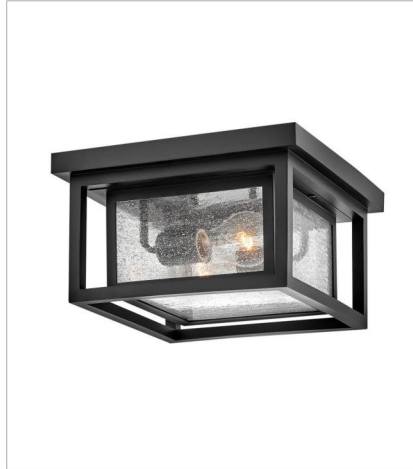

1001BK
MEDIUM POST MOUNT LANTERN
7" W, 17" H
Socketed
1-12w Med. LED, 100w Equiv.

1003BK
SMALL FLUSH MOUNT
11" W, 6.5" H
Socketed
2-8w Med. LED