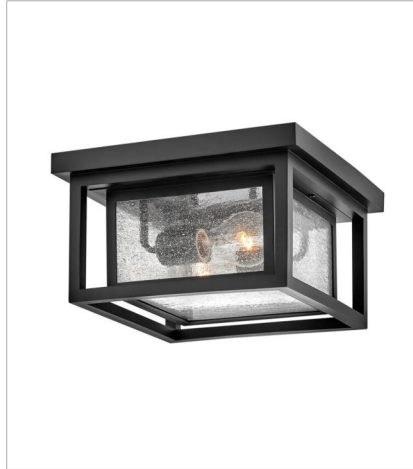

1001BK
MEDIUM POST TOP OR PIER MOUNT
7" W, 17" H
Socketed
1-12w Med. LED, 100w Equiv.

1003BK
SMALL FLUSH MOUNT
11" W, 6.5" H
Socketed
2-8w Med. LED, 60w Equiv.