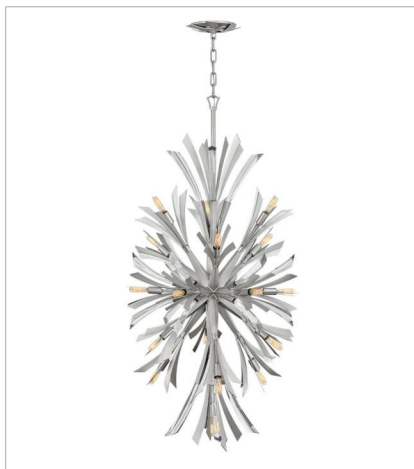

# VIDA

Vida's modern design bursts with a flourishing style that is both highly dramatic and finely sculpted. A statement piece with crystal accents and unique canopy detailing, Vida injects a thrilling dash of contemporary inspiration to its surroundings.

**FINISH:** Glacial

**FR40902GG**  
TWO LIGHT SCONCE  
9" W, 17.3" H  
Socketed  
2-5w Cand. LED, 60w Equiv.

**FR40904GG**  
MEDIUM ORB  
22" W, 26" H  
Socketed  
13-5w Cand. LED, 60w Equiv.

**FR40905GG**  
LARGE ORB  
36" W, 42" H  
Socketed  
13-5w Cand. LED, 60w Equiv.

**FR40906GG**  
MEDIUM SINGLE TIER PENDANT  
36" W, 27.8" H  
Socketed  
13-5w Cand. LED, 60w Equiv.

**FR40907GG**  
MEDIUM ORB CHANDELIER  
24" W, 50" H  
Socketed  
19-5w Cand. LED, 60w Equiv.

**FR40908GG**  
MEDIUM SINGLE TIER  
29.3" W, 25" H  
Socketed  
6-5w Cand. LED, 60w Equiv.