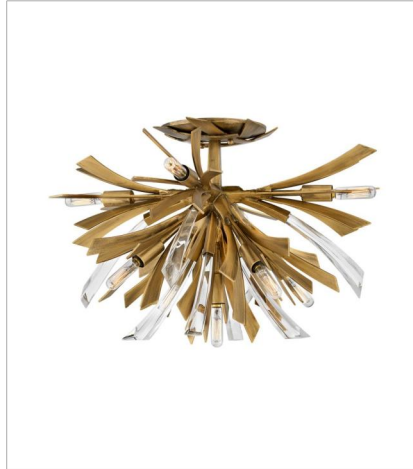

# VIDA

Vida's modern design bursts with a flourishing style that is both highly dramatic and finely sculpted. A statement piece with crystal accents and unique canopy detailing, Vida injects a thrilling dash of contemporary inspiration to its surroundings.

**FINISH:** Burnished Gold

**FR40902BNG**  
TWO LIGHT SCONCE  
9" W, 17.3" H  
Socketed  
2-5w Cand. LED, 60w Equiv.

**FR40904BNG**  
MEDIUM ORB  
22" W, 26" H  
Socketed  
13-5w Cand. LED, 60w Equiv.

**FR40905BNG**  
LARGE ORB  
36" W, 42" H  
Socketed  
13-5w Cand. LED, 60w Equiv.

**FR40906BNG**  
MEDIUM SINGLE TIER PENDANT  
36" W, 27.8" H  
Socketed  
13-5w Cand. LED, 60w Equiv.

**FR40907BNG**  
MEDIUM ORB CHANDELIER  
24" W, 50" H  
Socketed  
19-5w Cand. LED, 60w Equiv.

**FR40908BNG**  
MEDIUM SINGLE TIER  
29.3" W, 25" H  
Socketed  
6-5w Cand. LED, 60w Equiv.

**FINISH:** Burnished Gold

**FR40909BNG**

MULTI TIER

34" W, 37.3" H

Socketed

12-5w Cand. LED, 60w Equiv.

**FR40903BNG**

MEDIUM SEMI-FLUSH MOUNT