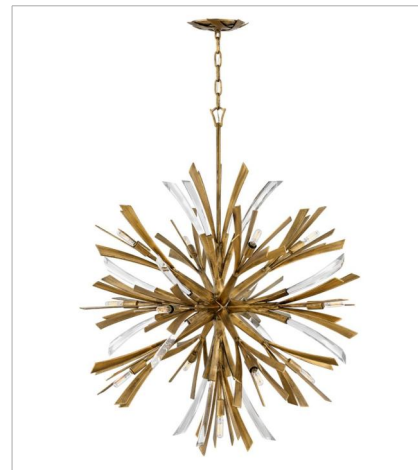

# VIDA

Vida's modern design bursts with a flourishing style that is both highly dramatic and finely sculpted. A statement piece with crystal accents and unique canopy detailing, Vida injects a thrilling dash of contemporary inspiration to its surroundings.

**FINISH:** Burnished Gold

**FR40902BNG**  
TWO LIGHT SCONCE  
9" W, 17.3" H  
Socketed  
2-5w Cand. LED, 60w Equiv.

**FR40904BNG**  
MEDIUM ORB  
22" W, 26" H  
Socketed  
13-5w Cand. LED, 60w Equiv.

**FR40905BNG**  
LARGE ORB  
36" W, 42" H  
Socketed  
13-5w Cand. LED, 60w Equiv.

**FR40906BNG**  
MEDIUM SINGLE TIER PENDANT  
36" W, 27.8" H  
Socketed  
13-5w Cand. LED, 60w Equiv.

**FR40907BNG**  
MEDIUM ORB CHANDELIER  
24" W, 50" H  
Socketed  
19-5w Cand. LED, 60w Equiv.

**FR40908BNG**  
MEDIUM SINGLE TIER  
29.3" W, 25" H  
Socketed  
6-5w Cand. LED, 60w Equiv.