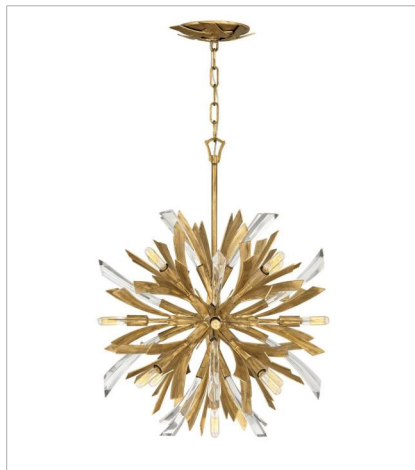

# VIDA

Vida's modern design bursts with a flourishing style that is both highly dramatic and finely sculpted. A statement piece with crystal accents and unique canopy detailing, Vida injects a thrilling dash of contemporary inspiration to its surroundings.

**FINISH:** Burnished Gold

**FR40902BNG**  
TWO LIGHT SCONCE  
9" W, 17.3" H  
Socketed  
2-5w Cand. LED, 60w Equiv.

**FR40904BNG**  
MEDIUM ORB  
22" W, 26" H  
Socketed  
13-5w Cand. LED, 60w Equiv.

**FR40905BNG**  
LARGE ORB  
36" W, 42" H  
Socketed  
13-5w Cand. LED, 60w Equiv.

**FR40906BNG**  
MEDIUM SINGLE TIER PENDANT  
36" W, 27.8" H  
Socketed  
13-5w Cand. LED, 60w Equiv.

**FR40907BNG**  
MEDIUM ORB CHANDELIER  
24" W, 50" H  
Socketed  
19-5w Cand. LED, 60w Equiv.

**FR40908BNG**  
MEDIUM SINGLE TIER  
29.3" W, 25" H  
Socketed  
6-5w Cand. LED, 60w Equiv.