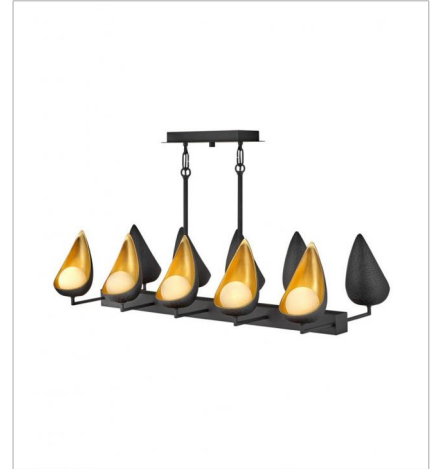

REN

lisa mcDennon
COLLECTION

This collection draws inspiration from a simple found object, now reinterpreted with a post-modern aesthetic. The striking matte black pods with tantalizing interiors of luminous gold cradle a glowing globe of light to create a stunning statement. Ren is part of the Lisa McDennon Collection.

FINISH: Black with Deluxe Gold accents
GLASS: Faux Alabaster

47900BLK
SINGLE LIGHT SCONCE
5.5" W, 9.8" H
Socket
1-60w G-9

47905BLK
MEDIUM SINGLE TIER
36" W, 14" H
Socket
1-35w GU10 & 5-60w G-9

47909BLK
TEN LIGHT LINEAR
45.5" W, 15.3" H
Socket, Integrated LED
10-60w G-9 & 29w LED *Included