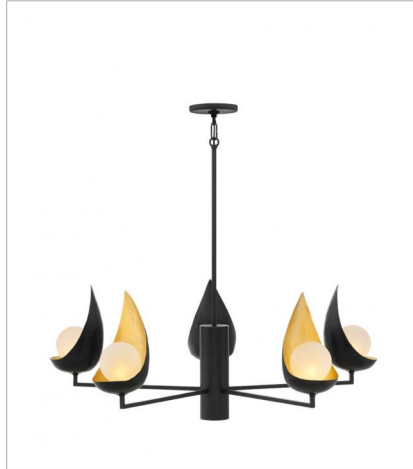

REN

lisa mcDennon
COLLECTION

This collection draws inspiration from a simple found object, now reinterpreted with a post-modern aesthetic. The striking matte black pods with tantalizing interiors of luminous gold cradle a glowing globe of light to create a stunning statement. Ren is part of the Lisa McDennon Collection.

FINISH: Black with Deluxe Gold accents
GLASS: Faux Alabaster

47900BLK
SINGLE LIGHT SCONCE
5.5" W, 9.8" H
Socket
1-60w G-9

47905BLK
MEDIUM SINGLE TIER
36" W, 14" H
Socket
1-35w GU10 & 5-60w G-9

47909BLK
TEN LIGHT LINEAR
45.5" W, 15.3" H
Socket, Integrated LED
10-60w G-9 & 29w LED *Included