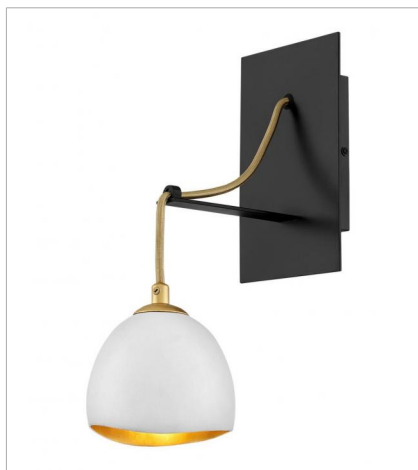

NULA

lisa mcdennon
COLLECTION

Nula is a work of art. A juxtaposition of industrial elements and organic influences transmutes simplicity into decadence. Pairing a dense chalk-white exterior with a gleaming, luxe gold interior elicits a dramatic effect. Several designs offer flexibility to customize for unique installations. Nula is part of the Lisa McDennon Collection.

FINISH: Shell White with Gold Leaf accents

35900SHW
SINGLE LIGHT SCONCE
5" W, 13" H
Socket
1-60w Cand.

35904SHW
MEDIUM PENDANT
14" W, 11.8" H
Socket
1-100w Med.

35906SHW
LARGE SINGLE TIER
26" W, 45" H
Socket
15-60w Cand.

35908SHW
LARGE MULTI TIER
18.5" W, 73" H
Socket
12-60w Cand.

35909SHW
FOURTEEN LIGHT LINEAR
48.5" W, 46" H
Socket
14-60w Cand.

HINKLEY

HINKLEY
33000 Pin Oak Parkway
Avon Lake, OH 44012

PHONE: (440) 653-5500
Toll Free: 1 (800) 446-5539