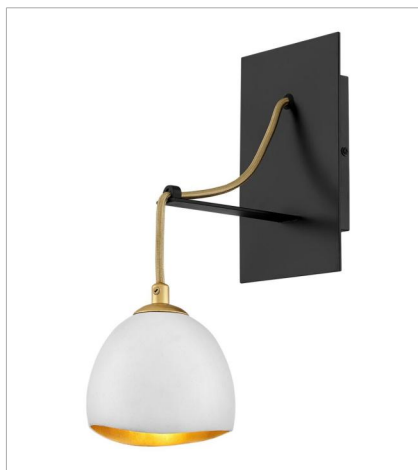

# NULA

lisa mcdennon  
COLLECTION

Nula is a work of art. A juxtaposition of industrial elements and organic influencers transmutes simplicity into decadence. Pairing a dense Shell Black or Shell White exterior with a gleaming, gold leaf interior elicits a dramatic effect. Several designs offer flexibility to customize for unique installations.

**FINISH:** Shell White with Gold Leaf accents

**35900SHW**  
SINGLE LIGHT SCONCE  
5" W, 13" H  
Socketed  
1-5w Cand. LED, 60w Equiv.

**35906SHW**  
LARGE SINGLE TIER  
26" W, 45" H  
Socketed  
15-5w Cand. LED, 60w Equiv.

**35908SHW**  
LARGE MULTI TIER  
18.5" W, 58" H  
Socketed  
12-5w Cand. LED, 60w Equiv.

**35909SHW**  
MEDIUM FOURTEEN LIGHT LINEAR  
48.5" W, 46" H  
Socketed  
14-5w Cand. LED, 60w Equiv.