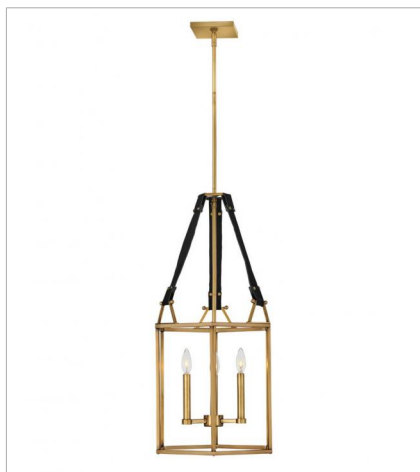

MONROE

lisa mcdennon
COLLECTION

FINISH: Heritage Brass

34204HBR
SMALL OPEN FRAME
15.5" W, 30.8" H
Socket
3-60w Cand.

34206HBR
MEDIUM OPEN FRAME
26" W, 34" H
Socket
6-60w Cand.