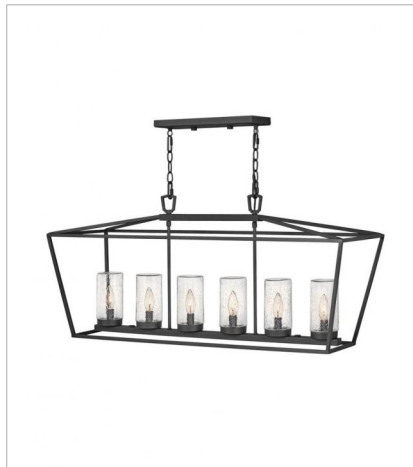

ALFORD PLACE

OPEN AIR™
collection

The clean and classic design of Alford Place from the Open Air Collection features a line of chandelier options. Each traditional oversized cage entraps a series of lamps enclosed by clear seedy glass. Available in Oil Rubbed Bronze and Museum Black finish, Alford Place provides excellent illumination from all sides.

FINISH: Museum Black
GLASS: Clear, Clear Seedy

2562MB
LARGE HANGING LANTERN
12" W, 19.5" H
Socket
3-60w Cand.

2567MB
MEDIUM SINGLE TIER
17" W, 24.5" H
Socket
4-60w Cand.

2567MB-LV
MEDIUM SINGLE TIER
17" W, 24.5" H
LED Lamp
4-3.50w Cand. LED *Included

2569MB
SIX LIGHT LINEAR
40" W, 18.8" H
Socket
6-60w Cand.

2569MB-LV
SIX LIGHT LINEAR
40" W, 18.8" H
LED Lamp
6-3.50w Cand. LED *Included

2561MB
MEDIUM POST OR PIER MOUNT L...
10" W, 20.3" H
Socket
2-60w Cand.

FINISH: Museum Black
GLASS: Clear, Clear Seedy

2561MB-LV
MEDIUM POST TOP OR PIER MOUNTED
10" W, 20.3" H
LED Lamp
2-3.50w Cand. LED *Included

2560MB
SMALL WALL MOUNT LANTERN
8" W, 14" H
Socket
2-60w Cand.