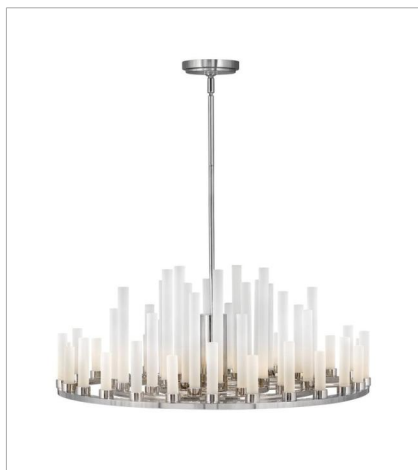

TRINITY

This stunning silhouette suggests rows of candles burning at different rates as in days of old, yet Trinity is modern in every aspect. Each frosted glass column is evenly lit with integrated LED, producing multiple points of light in undulating fashion along the Polished Nickel or Heritage Brass frame. The effect is breathtaking, unexpected and completely spectacular.

FINISH: Polished Nickel
GLASS: Frosted

FR46106PNI
MEDIUM SINGLE TIER CHANDELIER
27.3" W, 10.8" H
Integrated LED
50-1w LED *Included

FR46108PNI
LED LINEAR
48" W, 10.8" H
Integrated LED
50-1w LED *Included