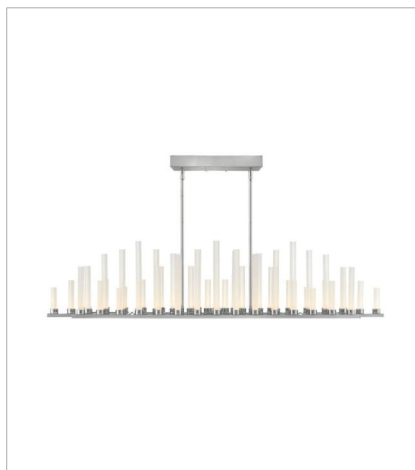

TRINITY

This stunning silhouette suggests rows of candles burning at different rates as in days of old, yet Trinity is modern in every aspect. Each frosted glass column is evenly lit with integrated LED, producing multiple points of light in undulating fashion along the Polished Nickel or Heritage Brass frame. The effect is breathtaking, unexpected and completely spectacular.

FINISH: Polished Nickel
GLASS: Frosted

FR46106PNI
MEDIUM SINGLE TIER CHANDELIER
27.3" W, 10.8" H
Integrated LED
50-1w LED *Included

FR46108PNI
LED LINEAR
48" W, 10.8" H
Integrated LED
50-1w LED *Included