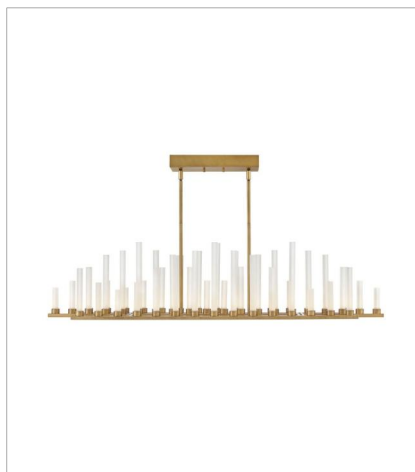

TRINITY

This stunning silhouette suggests rows of candles burning at different rates as in days of old, yet Trinity is modern in every aspect. Each frosted glass column is evenly lit with integrated LED, producing multiple points of light in undulating fashion along the Polished Nickel or Heritage Brass frame. The effect is breathtaking, unexpected and completely spectacular.

FINISH: Heritage Brass
GLASS: Frosted

FR46102HBR
LARGE LED SCONCE
5.5" W, 22" H
Integrated LED
12-1w LED *Included

FR46108HBR
LED LINEAR
48" W, 10.8" H
Integrated LED
50-1w LED *Included