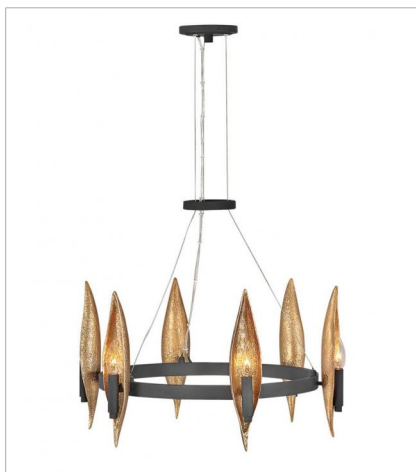

WILLOW

FINISH: Carbon Black with Deluxe Gold accents

FR44002CBK
SINGLE LIGHT SCONCE
4.5" W, 13" H
Socket
1-60w Cand.

FR44006CBK
MEDIUM SINGLE TIER
24" W, 13" H
Socket
6-60w Cand.

FR44009CBK
LARGE MULTI TIER
36" W, 27.8" H
Socket
18-60w Cand.