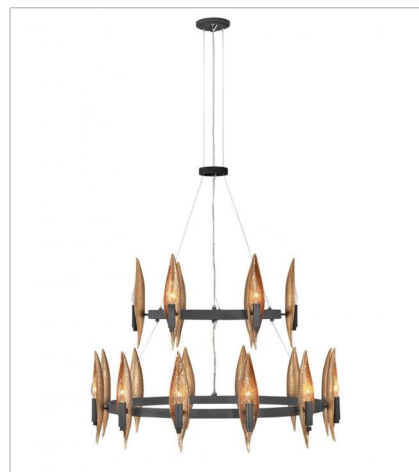

WILLOW

FINISH: Carbon Black with Deluxe Gold accents

FR44002CBK
SINGLE LIGHT SCONCE
4.5" W, 13" H
Socket
1-60w Cand.

FR44006CBK
MEDIUM SINGLE TIER
24" W, 13" H
Socket
6-60w Cand.

FR44009CBK
LARGE MULTI TIER
36" W, 27.8" H
Socket
18-60w Cand.