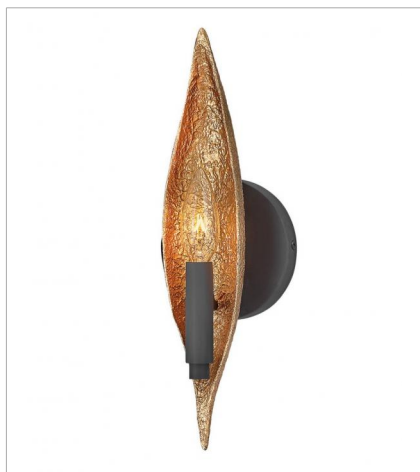

WILLOW

FINISH: Carbon Black with Deluxe Gold accents

FR44002CBK
SINGLE LIGHT SCONCE
4.5" W, 13" H
Socket
1-60w Cand.

FR44006CBK
MEDIUM SINGLE TIER
24" W, 13" H
Socket
6-60w Cand.

FR44009CBK
LARGE MULTI TIER
36" W, 27.8" H
Socket
18-60w Cand.