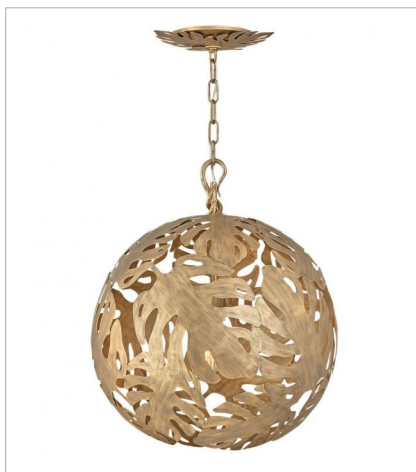

BOTANICA

FINISH: Burnished Gold
SHADE: White Linen

FR35105BNG
MEDIUM DRUM
25" W, 25" H
Socket
5-60w Cand.

FR35108BNG
MEDIUM ORB
24" W, 27.8" H
Socket
6-60w Cand.

FR35104BNG
MEDIUM PENDANT
16" W, 8" H
Socket
3-60w Med.