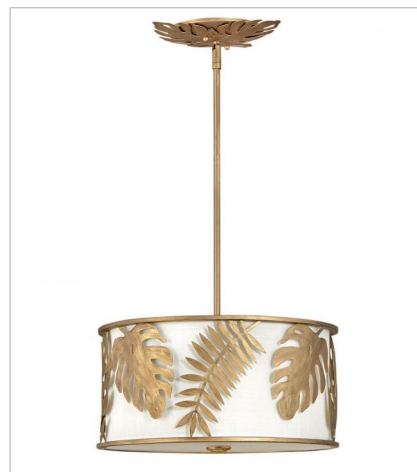

BOTANICA

FINISH: Burnished Gold
SHADE: White Linen

FR35105BNG
MEDIUM DRUM
25" W, 25" H
Socket
5-60w Cand.

FR35108BNG
MEDIUM ORB
24" W, 27.8" H
Socket
6-60w Cand.

FR35104BNG
MEDIUM PENDANT
16" W, 8" H
Socket
3-60w Med.