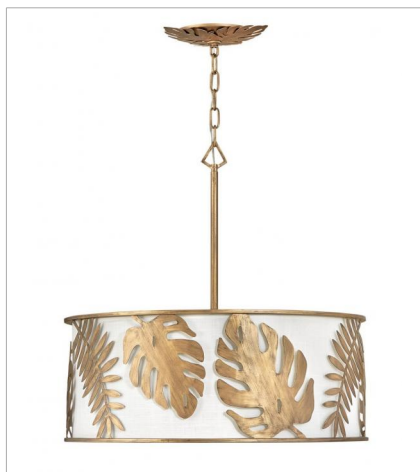

BOTANICA

FINISH: Burnished Gold
SHADE: White Linen

FR35105BNG
MEDIUM DRUM
25" W, 25" H
Socket
5-60w Cand.

FR35108BNG
MEDIUM ORB
24" W, 27.8" H
Socket
6-60w Cand.

FR35104BNG
MEDIUM PENDANT
16" W, 8" H
Socket
3-60w Med.