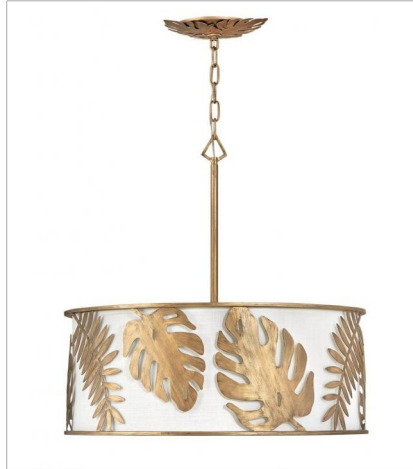

BOTANICA

Inspired by tropical flora and finished in Burnished Gold, Botanica's linen drum shade is encompassed by hand applied, lush metal leaves. Incorporate the details of Botanica's stylized canopy and this lavish wonder is all you need to satisfy your craving for the outdoors.

FINISH: Burnished Gold
SHADE: White Linen

FR35104BNG
MEDIUM PENDANT
16" W, 8" H
Socket
3-60w Med.

FR35105BNG
MEDIUM DRUM
25" W, 25" H
Socket
5-60w Cand.

FR35108BNG
MEDIUM ORB
24" W, 27.8" H
Socket
6-60w Cand.