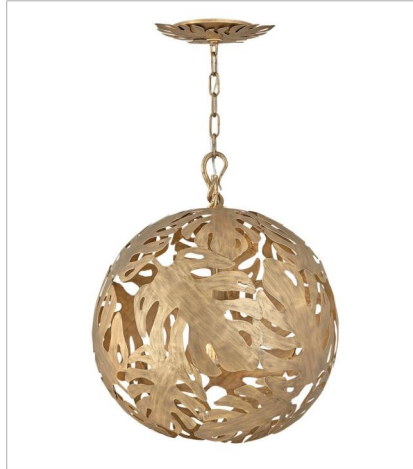

BOTANICA

Infused with a bold earthy edge, Botanica ensures its dramatic hand-welded Burnished Gold leaves are the showstopping focal point. Available in several silhouettes, including a bold metal orb, chic linen drum design and a striking flush mount.

FINISH: Burnished Gold
SHADE: White Linen

FR35105BNG
MEDIUM DRUM CHANDELIER
25" W, 25" H
Socketed
5-5w Cand. LED, 60w Equiv.

FR35108BNG
MEDIUM ORB CHANDELIER
24" W, 27.8" H
Socketed
6-5w Cand. LED, 60w Equiv.

FR35104BNG
LARGE CONVERTIBLE PENDANT
16" W, 8" H
Socketed
3-10w Med. LED, 60w Equiv.