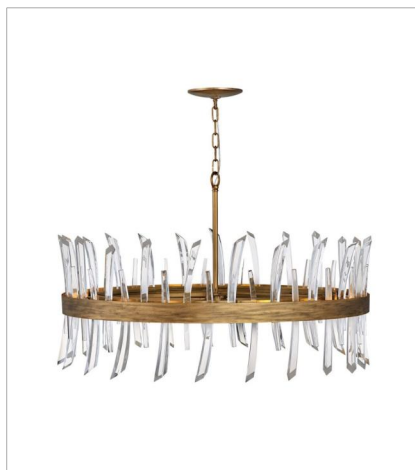

# REVEL

A compelling design that captivates from any angle, the Revel family gleams with sophistication. Luxurious crystal rods are honed into unexpected asymmetrical formations to produce an organic elegance that is both raw and refined. Revel's linear and circular chandeliers are available in both Burnished Gold and rich Black finish options.

**FINISH:** Burnished Gold

**FR30904BNG**  
MEDIUM SINGLE TIER CHANDELIER  
28" W, 17.3" H  
Socketed  
8-5w Cand. LED, 60w Equiv.

**FR30905BNG**  
LARGE SINGLE TIER CHANDELIER  
36.3" W, 18.5" H  
Socketed  
10-5w Cand. LED, 60w Equiv.

**FR30908BNG**  
MEDIUM FOUR LIGHT LINEAR  
41.5" W, 16" H  
Socketed  
4-5w Cand. LED, 60w Equiv.

**FR30909BNG**  
LARGE SIX LIGHT LINEAR  
55.5" W, 14.3" H  
Socketed  
6-5w Cand. LED, 60w Equiv.