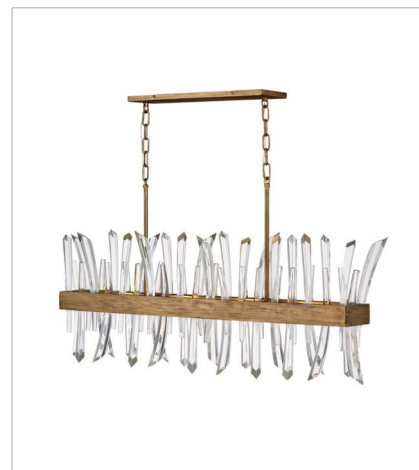

# REVEL

A compelling design that captivates from any angle, the Revel family gleams with sophistication. Luxurious crystal rods are honed into unexpected asymmetrical formations to produce an organic elegance that is both raw and refined. Revel's linear and circular chandeliers are available in both Burnished Gold and rich Black finish options.

**FINISH:** Burnished Gold

**FR30904BNG**  
MEDIUM SINGLE TIER CHANDELIER  
28" W, 17.3" H  
Socketed  
8-5w Cand. LED, 60w Equiv.

**FR30905BNG**  
LARGE SINGLE TIER CHANDELIER  
36.3" W, 18.5" H  
Socketed  
10-5w Cand. LED, 60w Equiv.

**FR30908BNG**  
MEDIUM FOUR LIGHT LINEAR  
41.5" W, 16" H  
Socketed  
4-5w Cand. LED, 60w Equiv.

**FR30909BNG**  
LARGE SIX LIGHT LINEAR  
55.5" W, 14.3" H  
Socketed  
6-5w Cand. LED, 60w Equiv.