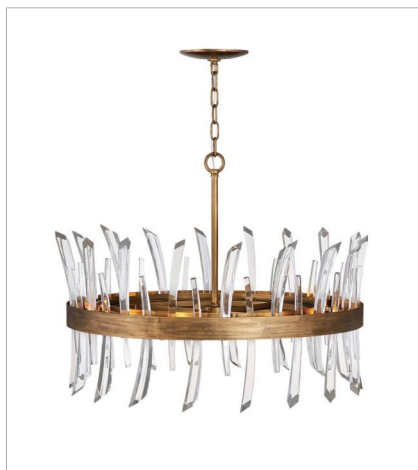

# REVEL

A compelling design that captivates from any angle, the Revel family gleams with sophistication. Luxurious crystal rods are honed into unexpected asymmetrical formations to produce an organic elegance that is both raw and refined. Revel's linear and circular chandeliers are available in both Burnished Gold and rich Black finish options.

**FINISH:** Burnished Gold

**FR30904BNG**  
MEDIUM SINGLE TIER CHANDELIER  
28" W, 17.3" H  
Socketed  
8-5w Cand. LED, 60w Equiv.

**FR30905BNG**  
LARGE SINGLE TIER CHANDELIER  
36.3" W, 18.5" H  
Socketed  
10-5w Cand. LED, 60w Equiv.

**FR30908BNG**  
MEDIUM FOUR LIGHT LINEAR  
41.5" W, 16" H  
Socketed  
4-5w Cand. LED, 60w Equiv.

**FR30909BNG**  
LARGE SIX LIGHT LINEAR  
55.5" W, 14.3" H  
Socketed  
6-5w Cand. LED, 60w Equiv.