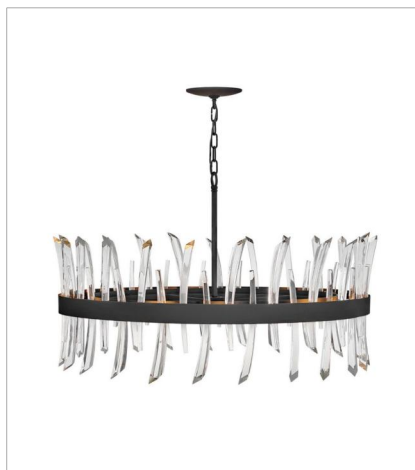

REVEL

A compelling design that captivates from any angle, the Revel family gleams with sophistication. Luxurious crystal rods are honed into unexpected asymmetrical formations to produce an organic elegance that is both raw and refined. Revel's linear and circular chandeliers are available in both Burnished Gold and rich Black finish options.

FINISH: Black

FR30904BLK
MEDIUM SINGLE TIER
28" W, 17.3" H
LED Lamp
8-5w Cand. LED, 60w Equiv.

FR30905BLK
LARGE SINGLE TIER
36.3" W, 18.5" H
LED Lamp
10-5w Cand. LED, 60w Equiv.

FR30908BLK
FOUR LIGHT LINEAR
41.5" W, 16" H
LED Lamp
4-5w Cand. LED, 60w Equiv.