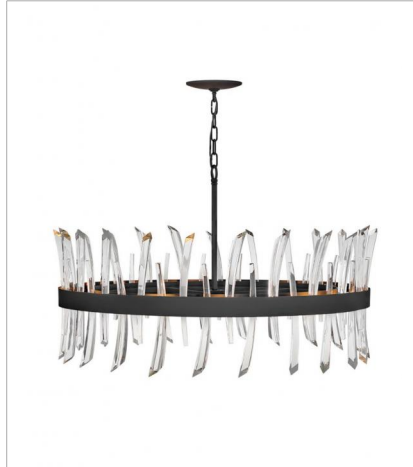

REVEL

FINISH: Black

FR30904BLK
MEDIUM SINGLE TIER
28" W, 17.3" H
Socket
8-60w Cand.

FR30905BLK
LARGE SINGLE TIER
36.3" W, 18.5" H
Socket
10-60w Cand.

FR30908BLK
FOUR LIGHT LINEAR
41.5" W, 16" H
Socket
4-60w Cand.

FR30909BLK
SIX LIGHT LINEAR
55.5" W, 14.3" H
Socket
6-60w Cand.

HINKLEY

HINKLEY
33000 Pin Oak Parkway
Avon Lake, OH 44012

PHONE: (440) 653-5500
Toll Free: 1 (800) 446-5539

hinkley.com