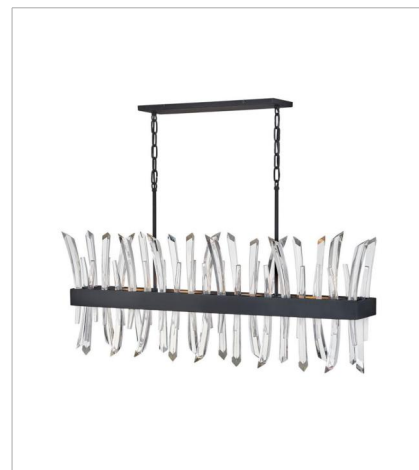

REVEL

A compelling design that captivates from any angle, the Revel family gleams with sophistication. Luxurious crystal rods are honed into unexpected asymmetrical formations to produce an organic elegance that is both raw and refined. Revel's linear and circular chandeliers are available in both Burnished Gold and rich Black finish options.

FINISH: Black

FR30904BLK
MEDIUM SINGLE TIER
28" W, 17.3" H
LED Lamp
8-5w Cand. LED, 60w Equiv.

FR30905BLK
LARGE SINGLE TIER
36.3" W, 18.5" H
LED Lamp
10-5w Cand. LED, 60w Equiv.

FR30908BLK
FOUR LIGHT LINEAR
41.5" W, 16" H
LED Lamp
4-5w Cand. LED, 60w Equiv.