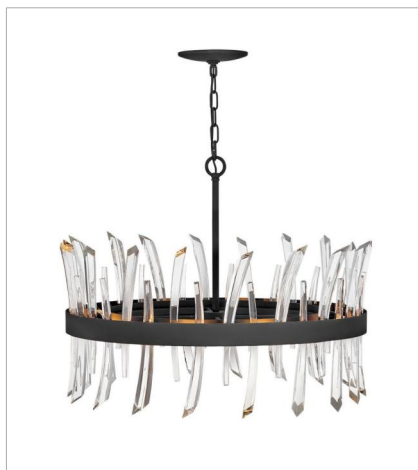

REVEL

A compelling design that captivates from any angle, the Revel family gleams with sophistication. Luxurious crystal rods are honed into unexpected asymmetrical formations to produce an organic elegance that is both raw and refined. Revel's linear and circular chandeliers are available in both Burnished Gold and rich Black finish options.

FINISH: Black

FR30904BLK
MEDIUM SINGLE TIER
28" W, 17.3" H
LED Lamp
8-5w Cand. LED, 60w Equiv.

FR30905BLK
LARGE SINGLE TIER
36.3" W, 18.5" H
LED Lamp
10-5w Cand. LED, 60w Equiv.

FR30908BLK
FOUR LIGHT LINEAR
41.5" W, 16" H
LED Lamp
4-5w Cand. LED, 60w Equiv.