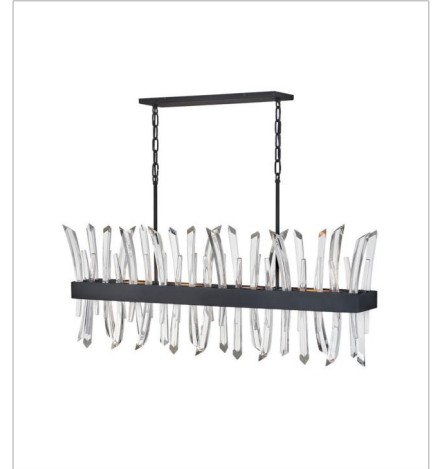

REVEL

A compelling design that captivates from any angle, the Revel family gleams with sophistication. Luxurious crystal rods are honed into unexpected asymmetrical formations to produce an organic elegance that is both raw and refined. Revel's linear and circular chandeliers are available in both Burnished Gold and rich Black finish options.

FINISH: Black

FR30904BLK
MEDIUM SINGLE TIER CHANDELIER
28" W, 17.3" H
Socketed
8-5w Cand. LED, 60w Equiv.

FR30905BLK
LARGE SINGLE TIER CHANDELIER
36.3" W, 18.5" H
Socketed
10-5w Cand. LED, 60w Equiv.

FR30908BLK
MEDIUM FOUR LIGHT LINEAR
41.5" W, 16" H
Socketed
4-5w Cand. LED, 60w Equiv.

FR30909BLK
LARGE SIX LIGHT LINEAR
55.5" W, 14.3" H
Socketed
6-5w Cand. LED, 60w Equiv.

HINKLEY

HINKLEY
33000 Pin Oak Parkway
Avon Lake, OH 44012

PHONE: (440) 653-5500
Toll Free: 1 (800) 446-5539

hinkley.com