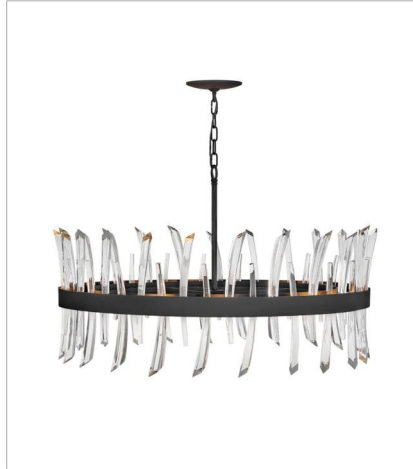

REVEL

A compelling design that captivates from any angle, the Revel family gleams with sophistication. Luxurious crystal rods are honed into unexpected asymmetrical formations to produce an organic elegance that is both raw and refined. Revel's linear and circular chandeliers are available in both Burnished Gold and rich Black finish options.

FINISH: Black

FR30904BLK
MEDIUM SINGLE TIER CHANDELIER
28" W, 17.3" H
Socketed
8-5w Cand. LED, 60w Equiv.

FR30905BLK
LARGE SINGLE TIER CHANDELIER
36.3" W, 18.5" H
Socketed
10-5w Cand. LED, 60w Equiv.

FR30908BLK
MEDIUM FOUR LIGHT LINEAR
41.5" W, 16" H
Socketed
4-5w Cand. LED, 60w Equiv.

FR30909BLK
LARGE SIX LIGHT LINEAR
55.5" W, 14.3" H
Socketed
6-5w Cand. LED, 60w Equiv.

HINKLEY

HINKLEY
33000 Pin Oak Parkway
Avon Lake, OH 44012

PHONE: (440) 653-5500
Toll Free: 1 (800) 446-5539

hinkley.com