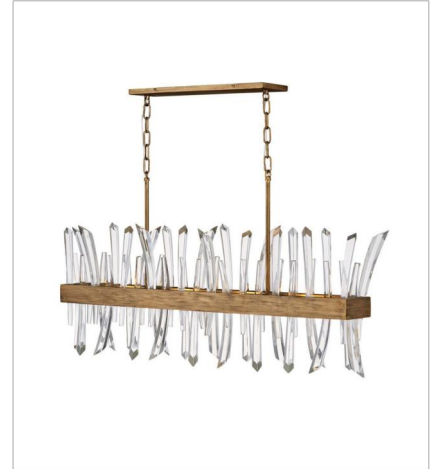

REVEL

A compelling design that captivates from any angle, the Revel family gleams with sophistication. Luxurious crystal rods are honed into unexpected asymmetrical formations to produce an organic elegance that is both raw and refined. Revel's linear and circular chandeliers are available in both Burnished Gold and rich Black finish options.

FINISH: Burnished Gold

FR30904BNG
MEDIUM SINGLE TIER
28" W, 17.3" H
LED Lamp
8-5w Cand. LED, 60w Equiv.

FR30905BNG
LARGE SINGLE TIER
36.3" W, 18.5" H
LED Lamp
10-5w Cand. LED, 60w Equiv.

FR30908BNG
FOUR LIGHT LINEAR
41.5" W, 16" H
LED Lamp
4-5w Cand. LED, 60w Equiv.