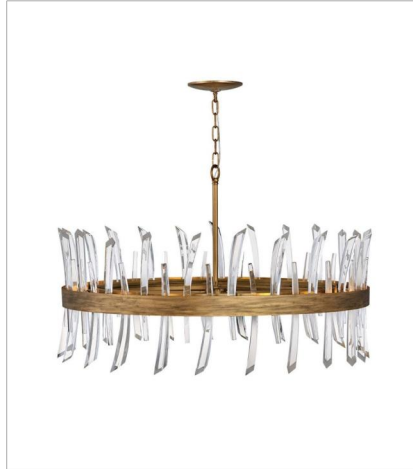

REVEL

A compelling design that captivates from any angle, the Revel family gleams with sophistication. Luxurious crystal rods are honed into unexpected asymmetrical formations to produce an organic elegance that is both raw and refined. Revel's linear and circular chandeliers are available in both Burnished Gold and rich Black finish options.

FINISH: Burnished Gold

FR30904BNG
MEDIUM SINGLE TIER
28" W, 17.3" H
LED Lamp
8-5w Cand. LED, 60w Equiv.

FR30905BNG
LARGE SINGLE TIER
36.3" W, 18.5" H
LED Lamp
10-5w Cand. LED, 60w Equiv.

FR30908BNG
FOUR LIGHT LINEAR
41.5" W, 16" H
LED Lamp
4-5w Cand. LED, 60w Equiv.