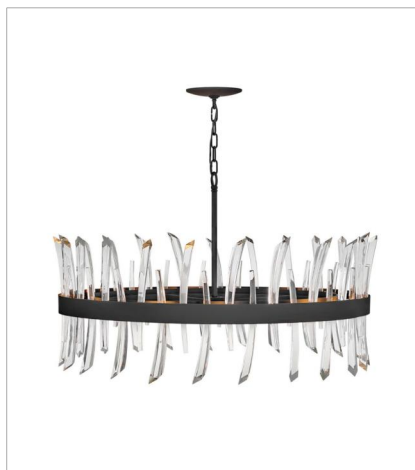

REVEL

A compelling design that captivates from any angle, the Revel family gleams with sophistication. Luxurious crystal rods are honed into unexpected asymmetrical formations to produce an organic elegance that is both raw and refined. Revel's linear and circular chandeliers are available in both Burnished Gold and rich Black finish options.

FINISH: Black

FR30904BLK
MEDIUM SINGLE TIER CHANDELIER
28" W, 17.3" H
Socketed
8-5w Cand. LED, 60w Equiv.

FR30905BLK
LARGE SINGLE TIER CHANDELIER
36.3" W, 18.5" H
Socketed
10-5w Cand. LED, 60w Equiv.

FR30908BLK
MEDIUM FOUR LIGHT LINEAR
41.5" W, 16" H
Socketed
4-5w Cand. LED, 60w Equiv.

FR30909BLK
LARGE SIX LIGHT LINEAR
55.5" W, 14.3" H
Socketed
6-5w Cand. LED, 60w Equiv.

HINKLEY

HINKLEY
33000 Pin Oak Parkway
Avon Lake, OH 44012

PHONE: (440) 653-5500
Toll Free: 1 (800) 446-5539

hinkley.com