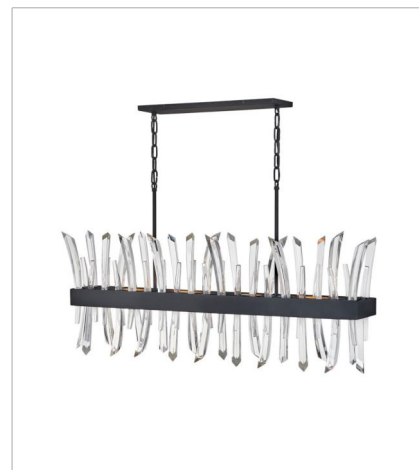

REVEL

A compelling design that captivates from any angle, the Revel family gleams with sophistication. Luxurious crystal rods are honed into unexpected asymmetrical formations to produce an organic elegance that is both raw and refined. Revel's linear and circular chandeliers are available in both Burnished Gold and rich Black finish options.

FINISH: Black

FR30904BLK
MEDIUM SINGLE TIER CHANDELIER
28" W, 17.3" H
Socketed
8-5w Cand. LED, 60w Equiv.

FR30905BLK
LARGE SINGLE TIER CHANDELIER
36.3" W, 18.5" H
Socketed
10-5w Cand. LED, 60w Equiv.

FR30908BLK
MEDIUM FOUR LIGHT LINEAR
41.5" W, 16" H
Socketed
4-5w Cand. LED, 60w Equiv.