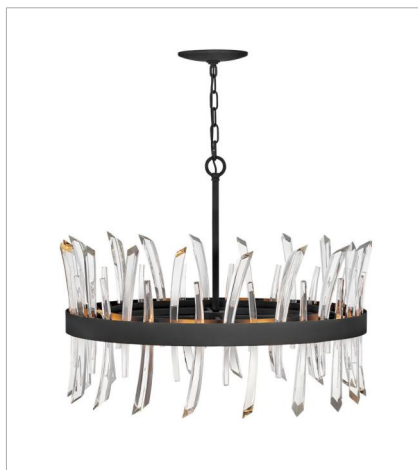

REVEL

A compelling design that captivates from any angle, the Revel family gleams with sophistication. Luxurious crystal rods are honed into unexpected asymmetrical formations to produce an organic elegance that is both raw and refined. Revel's linear and circular chandeliers are available in both Burnished Gold and rich Black finish options.

FINISH: Black

FR30904BLK
MEDIUM SINGLE TIER CHANDELIER
28" W, 17.3" H
Socketed
8-5w Cand. LED, 60w Equiv.

FR30905BLK
LARGE SINGLE TIER CHANDELIER
36.3" W, 18.5" H
Socketed
10-5w Cand. LED, 60w Equiv.

FR30908BLK
MEDIUM FOUR LIGHT LINEAR
41.5" W, 16" H
Socketed
4-5w Cand. LED, 60w Equiv.

FR30909BLK
LARGE SIX LIGHT LINEAR
55.5" W, 14.3" H
Socketed
6-5w Cand. LED, 60w Equiv.

HINKLEY

HINKLEY
33000 Pin Oak Parkway
Avon Lake, OH 44012

PHONE: (440) 653-5500
Toll Free: 1 (800) 446-5539

hinkley.com