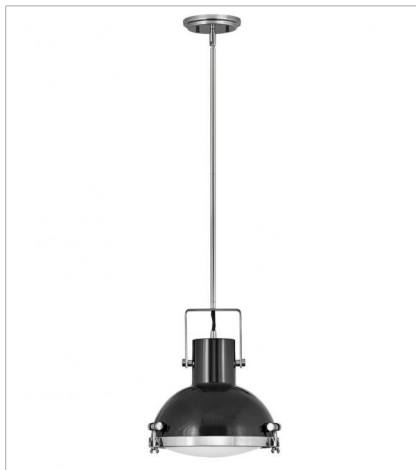

NAUTIQUE

FINISH: Polished Nickel with Gloss Black accents
GLASS: Etched Opal

49065PN
LARGE PENDANT
18" W, 19" H
Socket
1-100w Med.

49067PN
MEDIUM PENDANT
13" W, 14.5" H
Socket
1-100w Med.