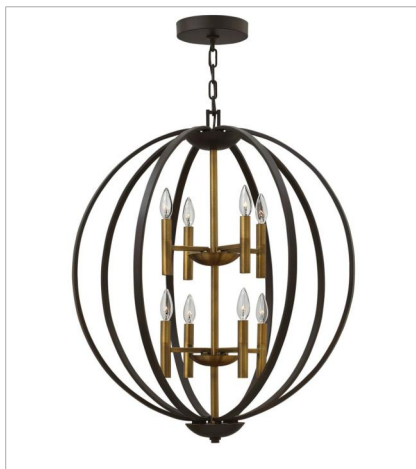

# EUCLID

Euclid is a unique style that defies trends. Blending traditional warmth and contemporary flair, its bold proportions and rich two-tone finish create a stunning silhouette.

**FINISH:** Spanish Bronze with Heirloom Brass accents

**3460SB**  
TWO LIGHT SCONCE  
9.5" W, 20" H  
Socketed  
2-5w Cand. LED, 60w Equiv.

**3464SB**  
DOUBLE XL THREE TIER ORB CH...  
44" W, 49" H  
Socketed  
16-5w Cand. LED, 60w Equiv.

**3465SB**  
EXTRA LARGE ORB CHANDELIER  
52" W, 58.5" H  
Socketed  
16-5w Cand. LED, 60w Equiv.

**3466SB**  
MEDIUM ORB  
21.3" W, 25.8" H  
Socketed  
6-5w Cand. LED, 60w Equiv.

**3468SB**  
LARGE TWO TIER ORB  
28.3" W, 33" H  
Socketed  
8-5w Cand. LED, 60w Equiv.

**3469SB**  
DOUBLE XL THREE TIER ORB  
36" W, 41" H  
Socketed  
12-5w Cand. LED, 60w Equiv.