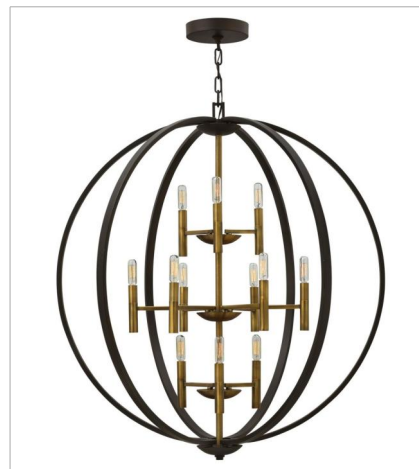

# EUCLID

Euclid is a unique style that defies trends. Blending traditional warmth and contemporary flair, its bold proportions and rich two-tone finish create a stunning silhouette.

**FINISH:** Spanish Bronze with Heirloom Brass accents

**3460SB**  
TWO LIGHT SCONCE  
9.5" W, 20" H  
Socketed  
2-5w Cand. LED, 60w Equiv.

**3464SB**  
DOUBLE XL THREE TIER ORB CH...  
44" W, 49" H  
Socketed  
16-5w Cand. LED, 60w Equiv.

**3465SB**  
EXTRA LARGE ORB CHANDELIER  
52" W, 58.5" H  
Socketed  
16-5w Cand. LED, 60w Equiv.

**3466SB**  
MEDIUM ORB  
21.3" W, 25.8" H  
Socketed  
6-5w Cand. LED, 60w Equiv.

**3468SB**  
LARGE TWO TIER ORB  
28.3" W, 33" H  
Socketed  
8-5w Cand. LED, 60w Equiv.

**3469SB**  
DOUBLE XL THREE TIER ORB  
36" W, 41" H  
Socketed  
12-5w Cand. LED, 60w Equiv.