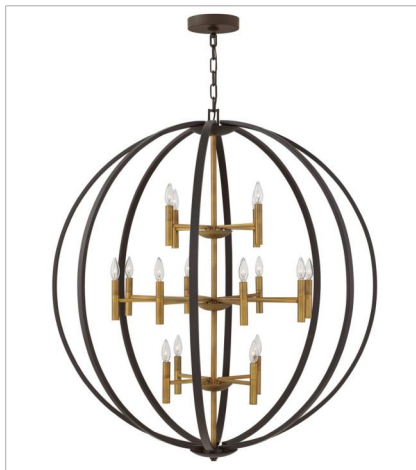

# EUCLID

Euclid is a unique style that defies trends. Blending traditional warmth and contemporary flair, its bold proportions and rich two-tone finish create a stunning silhouette.

**FINISH:** Spanish Bronze with Heirloom Brass accents

**3460SB**  
TWO LIGHT SCONCE  
9.5" W, 20" H  
Socketed  
2-5w Cand. LED, 60w Equiv.

**3464SB**  
DOUBLE XL THREE TIER ORB CH...  
44" W, 49" H  
Socketed  
16-5w Cand. LED, 60w Equiv.

**3465SB**  
EXTRA LARGE ORB CHANDELIER  
52" W, 58.5" H  
Socketed  
16-5w Cand. LED, 60w Equiv.

**3466SB**  
MEDIUM ORB  
21.3" W, 25.8" H  
Socketed  
6-5w Cand. LED, 60w Equiv.

**3468SB**  
LARGE TWO TIER ORB  
28.3" W, 33" H  
Socketed  
8-5w Cand. LED, 60w Equiv.

**3469SB**  
DOUBLE XL THREE TIER ORB  
36" W, 41" H  
Socketed  
12-5w Cand. LED, 60w Equiv.