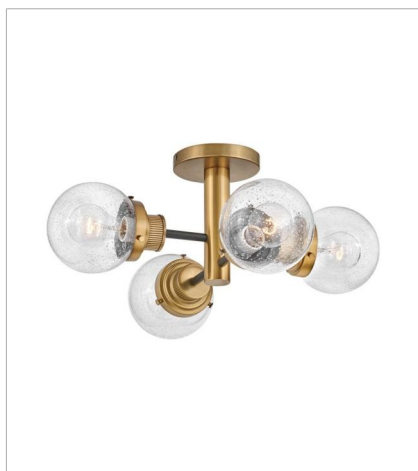

POPPY

Poppy features clear seedy glass spheres that bubble out of refined, ribbed fitters to create a simple, yet sophisticated silhouette. The dual-finish combinations, Black with Brushed Nickel and Black with Heritage Brass, pair perfectly with a clean backplate or canopy and crisp crossbars to anchor this airy design. Poppy showcases mid-century style with a spectacular spin.

FINISH: Black with Heritage Brass accents, Black with Brushed Nickel accents

GLASS: Clear Seedy

40692BK
LARGE TWO LIGHT SCONCE
5.5" W, 28" H
Socketed
2-8w Med. LED, 60w Equiv.

40692BK-BN
LARGE TWO LIGHT SCONCE
5.5" W, 28" H
Socketed
2-8w Med. LED, 60w Equiv.

40698BK
MEDIUM EIGHT LIGHT LINEAR
45" W, 22.3" H
Socketed
8-8w Med. LED, 60w Equiv.

40693BK
MEDIUM SEMI-FLUSH MOUNT
20" W, 9" H
Socketed
4-8w Med. LED, 100w Equiv.

40693BK-BN
MEDIUM SEMI-FLUSH MOUNT
20" W, 9" H
Socketed
4-8w Med. LED, 100w Equiv.