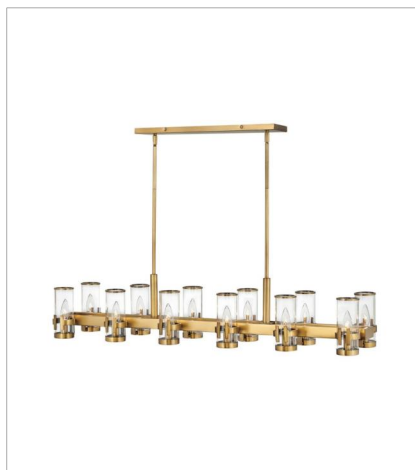

# REEVE

The Reeve chandelier balances sophistication with simplicity. The traditional low-profile silhouette is elevated by a wealth of elegant clear glass cylinders. Each glass is secured with a cast double-T bracelet matching the frame's luxurious finish with a corresponding metal band at the top.

**FINISH:** Heritage Brass  
**GLASS:** Clear

**38106HB**  
MEDIUM SINGLE TIER CHANDELIER  
27" W, 9" H  
Socketed  
8-5w Cand. LED, 60w Equiv.

**38108HB**  
MEDIUM TWELVE LIGHT LINEAR  
46" W, 9" H  
Socketed  
12-5w Cand. LED, 60w Equiv.

**38109HB**  
MEDIUM SINGLE TIER CHANDELIER  
35.8" W, 9" H  
Socketed  
12-5w Cand. LED, 60w Equiv.