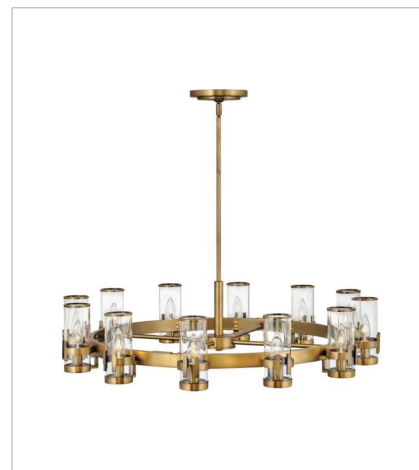

# REEVE

The Reeve chandelier balances sophistication with simplicity. The traditional low-profile silhouette is elevated by a wealth of elegant clear glass cylinders. Each glass is secured with a cast double-T bracelet matching the frame's luxurious finish with a corresponding metal band at the top.

**FINISH:** Heritage Brass  
**GLASS:** Clear

**38106HB**  
MEDIUM SINGLE TIER CHANDELIER  
27" W, 9" H  
Socketed  
8-5w Cand. LED, 60w Equiv.

**38108HB**  
MEDIUM TWELVE LIGHT LINEAR  
46" W, 9" H  
Socketed  
12-5w Cand. LED, 60w Equiv.

**38109HB**  
MEDIUM SINGLE TIER CHANDELIER  
35.8" W, 9" H  
Socketed  
12-5w Cand. LED, 60w Equiv.