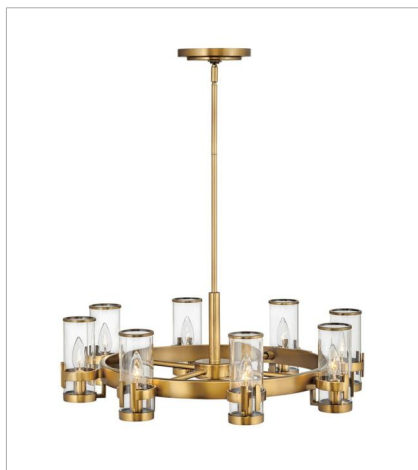

# REEVE

The Reeve chandelier balances sophistication with simplicity. The traditional low-profile silhouette is elevated by a wealth of elegant clear glass cylinders. Each glass is secured with a cast double-T bracelet matching the frame's luxurious finish with a corresponding metal band at the top.

**FINISH:** Heritage Brass  
**GLASS:** Clear

**38106HB**  
MEDIUM SINGLE TIER CHANDELIER  
27" W, 9" H  
Socketed  
8-5w Cand. LED, 60w Equiv.

**38108HB**  
MEDIUM TWELVE LIGHT LINEAR  
46" W, 9" H  
Socketed  
12-5w Cand. LED, 60w Equiv.

**38109HB**  
MEDIUM SINGLE TIER CHANDELIER  
35.8" W, 9" H  
Socketed  
12-5w Cand. LED, 60w Equiv.