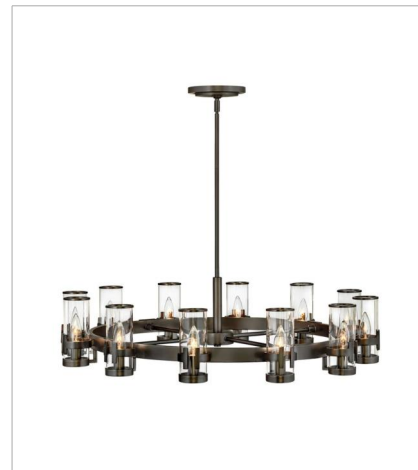

REEVE

The Reeve chandelier balances sophistication with simplicity. The traditional low-profile silhouette is elevated by a wealth of elegant clear glass cylinders. Each glass is secured with a cast double-T bracelet matching the frame's luxurious finish with a corresponding metal band at the top.

FINISH: Black Oxide
GLASS: Clear

38106BX
MEDIUM SINGLE TIER CHANDELIER
27" W, 9" H
Socketed
37919

38108BX
MEDIUM TWELVE LIGHT LINEAR
46" W, 9" H
Socketed
37904

38109BX
MEDIUM SINGLE TIER CHANDELIER
35.8" W, 9" H
Socketed
37904