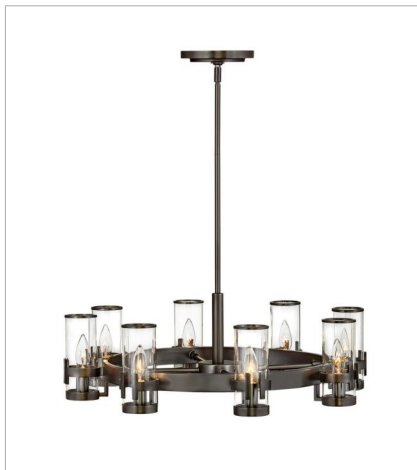

REEVE

The Reeve chandelier balances sophistication with simplicity. The traditional low-profile silhouette is elevated by a wealth of elegant clear glass cylinders. Each glass is secured with a cast double-T bracelet matching the frame's luxurious finish with a corresponding metal band at the top.

FINISH: Black Oxide
GLASS: Clear

38106BX
MEDIUM SINGLE TIER CHANDELIER
27" W, 9" H
Socketed
37919

38108BX
MEDIUM TWELVE LIGHT LINEAR
46" W, 9" H
Socketed
37904

38109BX
MEDIUM SINGLE TIER CHANDELIER
35.8" W, 9" H
Socketed
37904