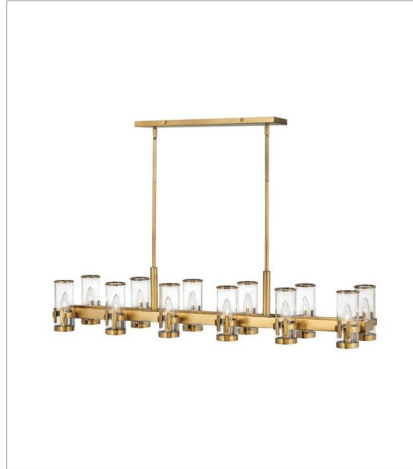

# REEVE

The Reeve chandelier balances sophistication with simplicity. The traditional low-profile silhouette is elevated by a wealth of elegant clear glass cylinders. Each glass is secured with a cast double-T bracelet matching the frame's luxurious finish with a corresponding metal band at the top.

**FINISH:** Heritage Brass  
**GLASS:** Clear

**38106HB**  
MEDIUM SINGLE TIER CHANDELIER  
27" W, 9" H  
Socketed  
37919

**38108HB**  
MEDIUM TWELVE LIGHT LINEAR  
46" W, 9" H  
Socketed  
37904

**38109HB**  
MEDIUM SINGLE TIER CHANDELIER  
35.8" W, 9" H  
Socketed  
37904