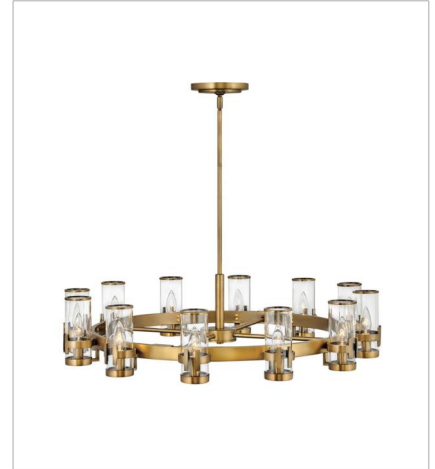

# REEVE

The Reeve chandelier balances sophistication with simplicity. The traditional low-profile silhouette is elevated by a wealth of elegant clear glass cylinders. Each glass is secured with a cast double-T bracelet matching the frame's luxurious finish with a corresponding metal band at the top.

**FINISH:** Heritage Brass  
**GLASS:** Clear

**38106HB**  
MEDIUM SINGLE TIER CHANDELIER  
27" W, 9" H  
Socketed  
37919

**38108HB**  
MEDIUM TWELVE LIGHT LINEAR  
46" W, 9" H  
Socketed  
37904

**38109HB**  
MEDIUM SINGLE TIER CHANDELIER  
35.8" W, 9" H  
Socketed  
37904