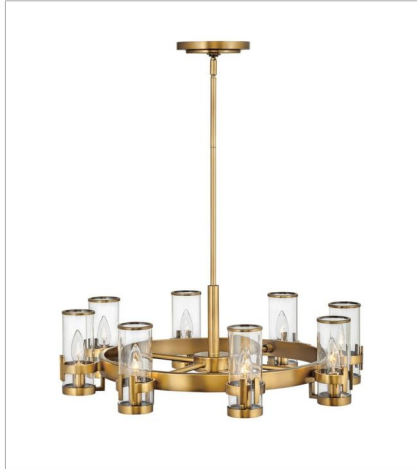

# REEVE

The Reeve chandelier balances sophistication with simplicity. The traditional low-profile silhouette is elevated by a wealth of elegant clear glass cylinders. Each glass is secured with a cast double-T bracelet matching the frame's luxurious finish with a corresponding metal band at the top.

**FINISH:** Heritage Brass  
**GLASS:** Clear

**38106HB**  
MEDIUM SINGLE TIER CHANDELIER  
27" W, 9" H  
Socketed  
37919

**38108HB**  
MEDIUM TWELVE LIGHT LINEAR  
46" W, 9" H  
Socketed  
37904

**38109HB**  
MEDIUM SINGLE TIER CHANDELIER  
35.8" W, 9" H  
Socketed  
37904