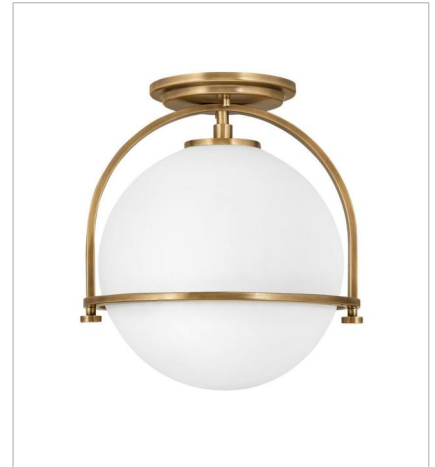

SOMERSET

Chic and elegant, the Somerset collection exudes a quiet and precise sophistication. Subtly fusing modernity with vintage appeal, its etched opal glass deftly floats inside a streamlined metal yoke and ring while understated turned metal knobs add an authentic edge.

FINISH: Heritage Brass
GLASS: Etched Opal

53770HB
SMALL SINGLE LIGHT VANITY
6.3" W, 9" H
Socketed
1-14w Med. LED, 100w Equiv.

53772HB
SMALL TWO LIGHT VANITY
16" W, 9" H
Socketed
2-14w Med. LED, 100w Equiv.

53773HB
MEDIUM THREE LIGHT VANITY
25" W, 9" H
Socketed
3-14w Med. LED, 100W Equiv.

3405HB
MEDIUM PENDANT
15.5" W, 23" H
Socketed
1-10w Med. LED, 100w Equiv.

3407HB
MEDIUM PENDANT
11.5" W, 17" H
Socketed
1-8w Med. LED, 100w Equiv.