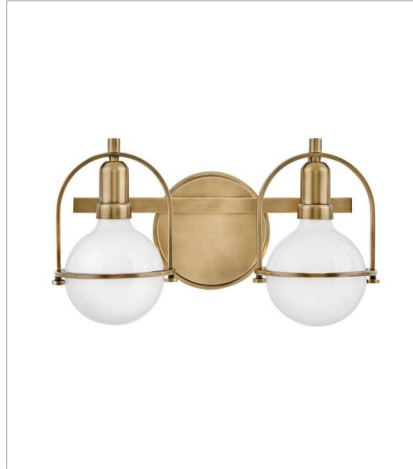

SOMERSET

Chic and elegant, the Somerset collection exudes a quiet and precise sophistication. Subtly fusing modernity with vintage appeal, its etched opal glass deftly floats inside a streamlined metal yoke and ring while understated turned metal knobs add an authentic edge.

FINISH: Heritage Brass
GLASS: Etched Opal

53770HB
SMALL SINGLE LIGHT VANITY
6.3" W, 9" H
Socketed
1-14w Med. LED, 100w Equiv.

53772HB
SMALL TWO LIGHT VANITY
16" W, 9" H
Socketed
2-14w Med. LED, 100w Equiv.

53773HB
MEDIUM THREE LIGHT VANITY
25" W, 9" H
Socketed
3-14w Med. LED, 100W Equiv.

3405HB
MEDIUM PENDANT
15.5" W, 23" H
Socketed
1-10w Med. LED, 100w Equiv.

3407HB
MEDIUM PENDANT
11.5" W, 17" H
Socketed
1-8w Med. LED, 100w Equiv.