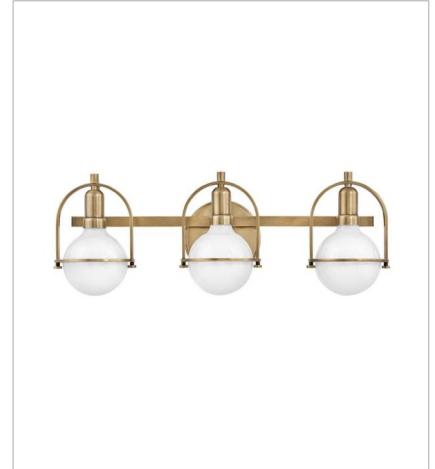

SOMERSET

Chic and elegant, the Somerset collection exudes a quiet and precise sophistication. Subtly fusing modernity with vintage appeal, its etched opal glass deftly floats inside a streamlined metal yoke and ring while understated turned metal knobs add an authentic edge.

FINISH: Heritage Brass
GLASS: Etched Opal

53770HB
SMALL SINGLE LIGHT VANITY
6.3" W, 9" H
Socketed
1-14w Med. LED, 100w Equiv.

53772HB
SMALL TWO LIGHT VANITY
16" W, 9" H
Socketed
2-14w Med. LED, 100w Equiv.

53773HB
MEDIUM THREE LIGHT VANITY
25" W, 9" H
Socketed
3-14w Med. LED, 100W Equiv.

3405HB
MEDIUM PENDANT
15.5" W, 23" H
Socketed
1-10w Med. LED, 100w Equiv.

3407HB
MEDIUM PENDANT
11.5" W, 17" H
Socketed
1-8w Med. LED, 100w Equiv.