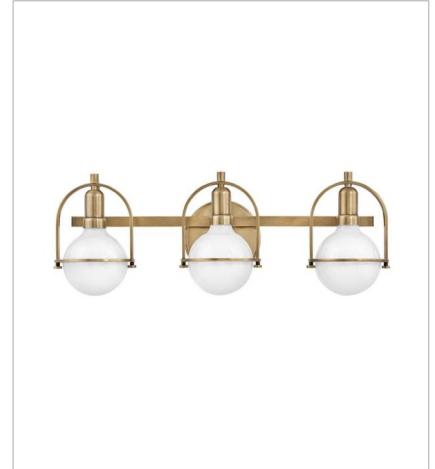

SOMERSET

Chic and elegant, the Somerset collection exudes a quiet and precise sophistication. Subtly fusing modernity with vintage appeal, its etched opal glass deftly floats inside a streamlined metal yoke and ring while understated turned metal knobs add an authentic edge.

FINISH: Heritage Brass
GLASS: Etched Opal

53770HB
SINGLE LIGHT VANITY
6.3" W, 9" H
Socketed
1-14w Med. LED, 100w Equiv.

53772HB
TWO LIGHT VANITY
16" W, 9" H
Socketed
2-14w Med. LED, 100w Equiv.

53773HB
THREE LIGHT VANITY
25" W, 9" H
Socketed
3-14w Med. LED, 100W Equiv.

3405HB
LARGE PENDANT
15.5" W, 23" H
Socketed
1-10w Med. LED, 100w Equiv.

3407HB
MEDIUM PENDANT
11.5" W, 17" H
Socketed
1-8w Med. LED, 100w Equiv.

3403HB
SMALL SEMI-FLUSH MOUNT
11.5" W, 12.5" H
Socketed
1-8w Med. LED, 100w Equiv.