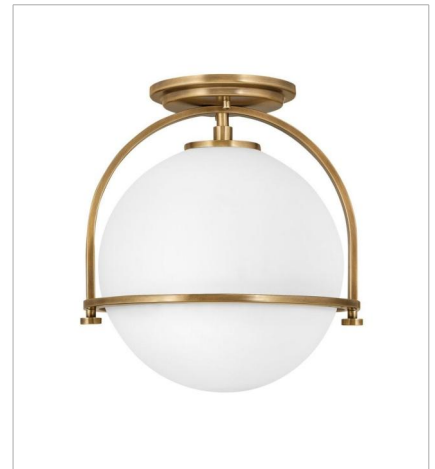

SOMERSET

Chic and elegant, the Somerset collection exudes a quiet and precise sophistication. Subtly fusing modernity with vintage appeal, its etched opal glass deftly floats inside a streamlined metal yoke and ring while understated turned metal knobs add an authentic edge.

FINISH: Heritage Brass
GLASS: Etched Opal

53770HB
SINGLE LIGHT VANITY
6.3" W, 9" H
Socketed
1-14w Med. LED, 100w Equiv.

53772HB
TWO LIGHT VANITY
16" W, 9" H
Socketed
2-14w Med. LED, 100w Equiv.

53773HB
THREE LIGHT VANITY
25" W, 9" H
Socketed
3-14w Med. LED, 100W Equiv.

3405HB
LARGE PENDANT
15.5" W, 23" H
Socketed
1-10w Med. LED, 100w Equiv.

3407HB
MEDIUM PENDANT
11.5" W, 17" H
Socketed
1-8w Med. LED, 100w Equiv.

3403HB
SMALL SEMI-FLUSH MOUNT
11.5" W, 12.5" H
Socketed
1-8w Med. LED, 100w Equiv.