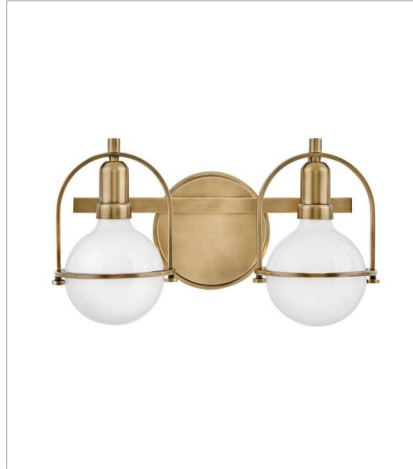

SOMERSET

Chic and elegant, the Somerset collection exudes a quiet and precise sophistication. Subtly fusing modernity with vintage appeal, its etched opal glass deftly floats inside a streamlined metal yoke and ring while understated turned metal knobs add an authentic edge.

FINISH: Heritage Brass
GLASS: Etched Opal

53770HB
SINGLE LIGHT VANITY
6.3" W, 9" H
Socketed
1-14w Med. LED, 100w Equiv.

53772HB
TWO LIGHT VANITY
16" W, 9" H
Socketed
2-14w Med. LED, 100w Equiv.

53773HB
THREE LIGHT VANITY
25" W, 9" H
Socketed
3-14w Med. LED, 100W Equiv.

3405HB
LARGE PENDANT
15.5" W, 23" H
Socketed
1-10w Med. LED, 100w Equiv.

3407HB
MEDIUM PENDANT
11.5" W, 17" H
Socketed
1-8w Med. LED, 100w Equiv.

3403HB
SMALL SEMI-FLUSH MOUNT
11.5" W, 12.5" H
Socketed
1-8w Med. LED, 100w Equiv.