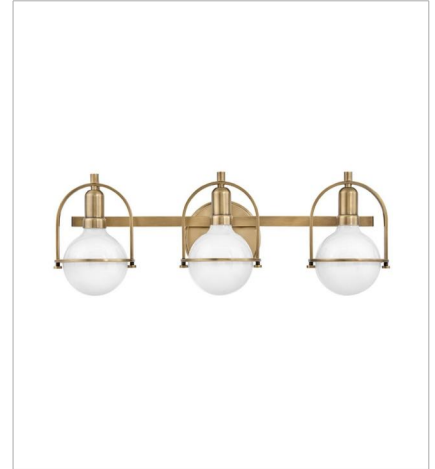

SOMERSET

Chic and elegant, the Somerset collection exudes a quiet and precise sophistication. Subtly fusing modernity with vintage appeal, its etched opal glass deftly floats inside a streamlined metal yoke and ring while understated turned metal knobs add an authentic edge.

FINISH: Heritage Brass
GLASS: Etched Opal

53770HB
SMALL SINGLE LIGHT VANITY
6.3" W, 9" H
Socketed
1-14w Med. LED, 100w Equiv.

53772HB
SMALL TWO LIGHT VANITY
16" W, 9" H
Socketed
2-14w Med. LED, 100w Equiv.

53773HB
MEDIUM THREE LIGHT VANITY
25" W, 9" H
Socketed
3-14w Med. LED, 100w Equiv.

3405HB
MEDIUM PENDANT
15.5" W, 23" H
Socketed
1-10w Med. LED, 100w Equiv.

3407HB
MEDIUM PENDANT
11.5" W, 17" H
Socketed
1-8w Med. LED, 100w Equiv.