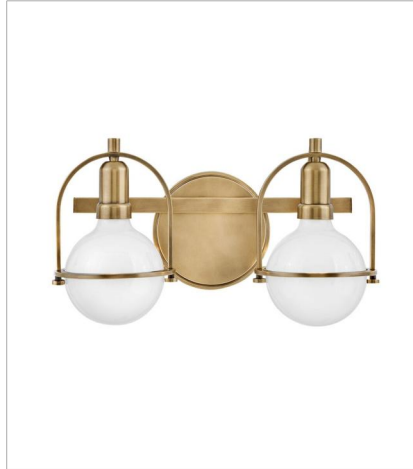

SOMERSET

Chic and elegant, the Somerset collection exudes a quiet and precise sophistication. Subtly fusing modernity with vintage appeal, its etched opal glass deftly floats inside a streamlined metal yoke and ring while understated turned metal knobs add an authentic edge.

FINISH: Heritage Brass
GLASS: Etched Opal

53770HB
SMALL SINGLE LIGHT VANITY
6.3" W, 9" H
Socketed
1-14w Med. LED, 100w Equiv.

53772HB
SMALL TWO LIGHT VANITY
16" W, 9" H
Socketed
2-14w Med. LED, 100w Equiv.

53773HB
MEDIUM THREE LIGHT VANITY
25" W, 9" H
Socketed
3-14w Med. LED, 100w Equiv.

3405HB
MEDIUM PENDANT
15.5" W, 23" H
Socketed
1-10w Med. LED, 100w Equiv.

3407HB
MEDIUM PENDANT
11.5" W, 17" H
Socketed
1-8w Med. LED, 100w Equiv.