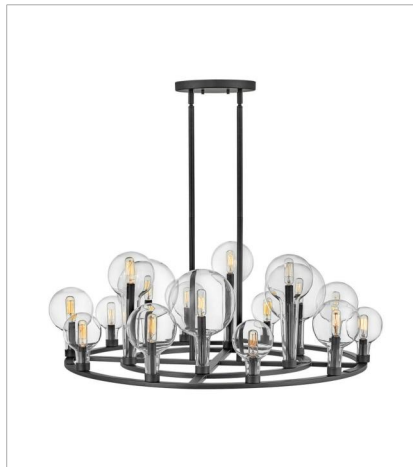

ALCHEMY

Inspired by the vintage flasks of a chemistry classroom, Alchemy is a unique statement piece. Its tapered globes instantly stand out in a variety of spaces, while the open silhouette enhances its sophisticated edge.

FINISH: Black
GLASS: Clear

30520BK
MEDIUM SINGLE LIGHT SCONCE
5.3" W, 15.8" H
Socketed
1-5w Cand. LED, 60w Equiv.

30525BK
LARGE PENDANT
20" W, 27.8" H
Socketed
6-5w Cand. LED, 60w Equiv.

30527BK
MEDIUM MULTI TIER CHANDELIER
30" W, 40" H
Socketed
10-5w Cand. LED, 60w Equiv.

30528BK
MEDIUM TEN LIGHT LINEAR
48.3" W, 17" H
Socketed
10-5w Cand. LED, 60w Equiv.

30529BK
LARGE SINGLE TIER CHANDELIER
37.8" W, 16.3" H
Socketed
16-5w Cand. LED, 60w Equiv.

HINKLEY

HINKLEY
33000 Pin Oak Parkway
Avon Lake, OH 44012