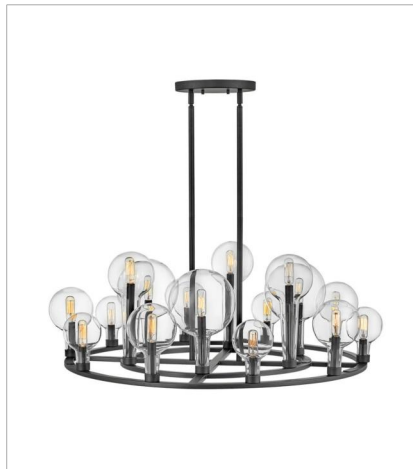

# ALCHEMY

Inspired by the vintage flasks of a chemistry classroom, Alchemy is a unique statement piece. Its tapered globes instantly stand out in a variety of spaces, while the open silhouette enhances its sophisticated edge.

**FINISH:** Black  
**GLASS:** Clear

**30520BK**  
MEDIUM SINGLE LIGHT SCONCE  
5.3" W, 15.8" H  
Socketed  
1-5w Cand. LED, 60w Equiv.

**30525BK**  
LARGE PENDANT  
20" W, 27.8" H  
Socketed  
6-5w Cand. LED, 60w Equiv.

**30526BK**  
MEDIUM SINGLE TIER CHANDELIER  
24.3" W, 16.3" H  
Socketed  
8-5w Cand. LED, 60w Equiv.

**30528BK**  
MEDIUM TEN LIGHT LINEAR  
48.3" W, 17" H  
Socketed  
10-5w Cand. LED, 60w Equiv.

**30529BK**  
LARGE SINGLE TIER CHANDELIER  
37.8" W, 16.3" H  
Socketed  
16-5w Cand. LED, 60w Equiv.