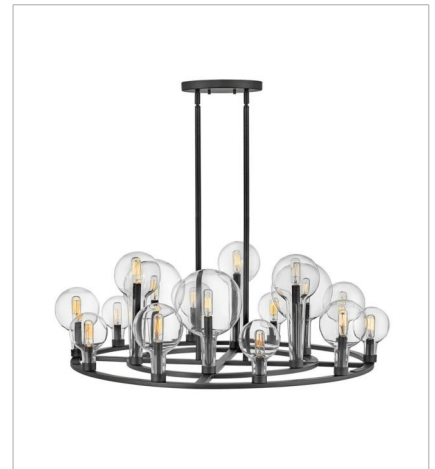

ALCHEMY

Inspired by the vintage flasks of a chemistry classroom, Alchemy is a unique statement piece. Its tapered globes instantly stand out in a variety of spaces, while the open silhouette enhances its sophisticated edge.

FINISH: Black
GLASS: Clear

30520BK
MEDIUM SINGLE LIGHT SCONCE
5.3" W, 15.8" H
Socketed
1-5w Cand. LED, 60w Equiv.

30525BK
LARGE PENDANT
20" W, 27.8" H
Socketed
6-5w Cand. LED, 60w Equiv.

30526BK
MEDIUM SINGLE TIER CHANDELIER
24.3" W, 16.3" H
Socketed
8-5w Cand. LED, 60w Equiv.

30527BK
MEDIUM MULTI TIER CHANDELIER
30" W, 40" H
Socketed
10-5w Cand. LED, 60w Equiv.

30528BK
MEDIUM TEN LIGHT LINEAR
48.3" W, 17" H
Socketed
10-5w Cand. LED, 60w Equiv.

30529BK
LARGE SINGLE TIER CHANDELIER
37.8" W, 16.3" H
Socketed
16-5w Cand. LED, 60w Equiv.