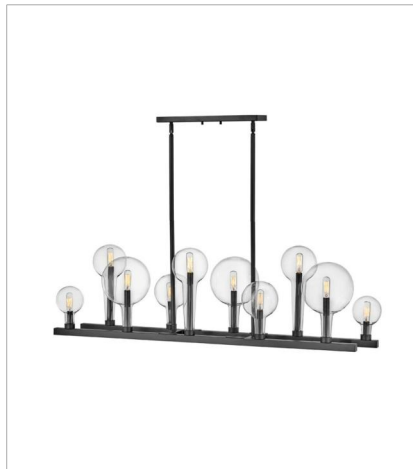

ALCHEMY

Inspired by the vintage flasks of a chemistry classroom, Alchemy is a unique statement piece. Its tapered globes instantly stand out in a variety of spaces, while the open silhouette enhances its sophisticated edge.

FINISH: Black
GLASS: Clear

30520BK
MEDIUM SINGLE LIGHT SCONCE
5.3" W, 15.8" H
Socketed
1-5w Cand. LED, 60w Equiv.

30525BK
LARGE PENDANT
20" W, 27.8" H
Socketed
6-5w Cand. LED, 60w Equiv.

30526BK
MEDIUM SINGLE TIER CHANDELIER
24.3" W, 16.3" H
Socketed
8-5w Cand. LED, 60w Equiv.

30527BK
MEDIUM MULTI TIER CHANDELIER
30" W, 40" H
Socketed
10-5w Cand. LED, 60w Equiv.

30528BK
MEDIUM TEN LIGHT LINEAR
48.3" W, 17" H
Socketed
10-5w Cand. LED, 60w Equiv.

30529BK
LARGE SINGLE TIER CHANDELIER
37.8" W, 16.3" H
Socketed
16-5w Cand. LED, 60w Equiv.