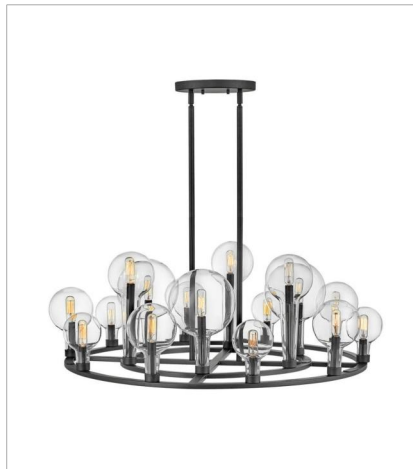

ALCHEMY

Inspired by the vintage flasks of a chemistry classroom, Alchemy is a unique statement piece. Its tapered globes instantly stand out in a variety of spaces, while the open silhouette enhances its sophisticated edge.

FINISH: Black
GLASS: Clear

30520BK
MEDIUM SINGLE LIGHT SCONCE
5.3" W, 15.8" H
Socketed
1-5w Cand. LED, 60w Equiv.

30525BK
LARGE PENDANT
20" W, 27.8" H
Socketed
6-5w Cand. LED, 60w Equiv.

30526BK
MEDIUM SINGLE TIER CHANDELIER
24.3" W, 16.3" H
Socketed
8-5w Cand. LED, 60w Equiv.

30528BK
MEDIUM TEN LIGHT LINEAR
48.3" W, 17" H
Socketed
10-5w Cand. LED, 60w Equiv.

30529BK
LARGE SINGLE TIER CHANDELIER
37.8" W, 16.3" H
Socketed
16-5w Cand. LED, 60w Equiv.

HINKLEY

HINKLEY
33000 Pin Oak Parkway
Avon Lake, OH 44012