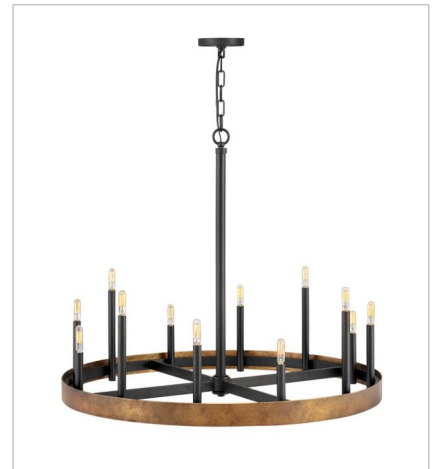

# WELLS

Authentic, vintage lighting that feels at home in an industrial setting is right in the wheelhouse for Wells. A wide band of solid weathered brass lays a firm foundation for a striking centerpiece to any space. Tapered candle sleeves reach up at staggered heights to create a true Old World aesthetic.

**FINISH:** Weathered Brass with Black accents

**3864WA**  
LARGE TWELVE LIGHT LINEAR  
60.3" W, 35.8" H  
Socketed  
12-5w Cand. LED, 60w Equiv.

**3865WA**  
LARGE SINGLE TIER CHANDELIER  
45.3" W, 33" H  
Socketed  
15-5w Cand. LED, 60w Equiv.

**3866WA**  
MEDIUM SINGLE TIER  
24" W, 26" H  
Socketed  
9-5w Cand. LED, 60w Equiv.

**3867WA**  
MEDIUM ORB CHANDELIER  
30" W, 43.3" H  
Socketed  
12-5w Cand. LED, 60w Equiv.

**3868WA**  
LARGE SINGLE TIER  
45.3" W, 30.3" H  
Socketed  
18-5w Cand. LED, 60w Equiv.

**3869WA**  
TWELVE LIGHT LINEAR  
35.8" W, 30.3" H  
Socketed  
12-5w Cand. LED, 60w Equiv.