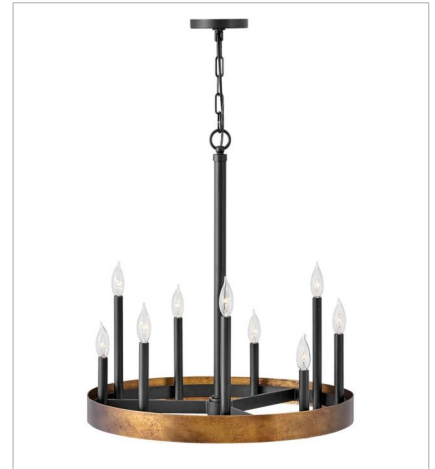

# WELLS

Authentic, vintage lighting that feels at home in an industrial setting is right in the wheelhouse for Wells. A wide band of solid weathered brass lays a firm foundation for a striking centerpiece to any space. Tapered candle sleeves reach up at staggered heights to create a true Old World aesthetic.

**FINISH:** Weathered Brass with Black accents

**3864WA**  
LARGE TWELVE LIGHT LINEAR  
60.3" W, 35.8" H  
Socketed  
12-5w Cand. LED, 60w Equiv.

**3865WA**  
LARGE SINGLE TIER CHANDELIER  
45.3" W, 33" H  
Socketed  
15-5w Cand. LED, 60w Equiv.

**3866WA**  
MEDIUM SINGLE TIER  
24" W, 26" H  
Socketed  
9-5w Cand. LED, 60w Equiv.

**3867WA**  
MEDIUM ORB CHANDELIER  
30" W, 43.3" H  
Socketed  
12-5w Cand. LED, 60w Equiv.

**3868WA**  
LARGE SINGLE TIER  
45.3" W, 30.3" H  
Socketed  
18-5w Cand. LED, 60w Equiv.

**3869WA**  
TWELVE LIGHT LINEAR  
35.8" W, 30.3" H  
Socketed  
12-5w Cand. LED, 60w Equiv.