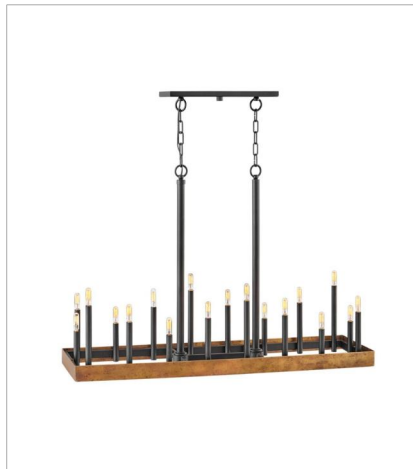

# WELLS

Authentic, vintage lighting that feels at home in an industrial setting is right in the wheelhouse for Wells. A wide band of solid weathered brass lays a firm foundation for a striking centerpiece to any space. Tapered candle sleeves reach up at staggered heights to create a true Old World aesthetic.

**FINISH:** Weathered Brass with Black accents

**3864WA**  
LARGE TWELVE LIGHT LINEAR  
60.3" W, 35.8" H  
Socketed  
12-5w Cand. LED, 60w Equiv.

**3865WA**  
LARGE SINGLE TIER CHANDELIER  
45.3" W, 33" H  
Socketed  
15-5w Cand. LED, 60w Equiv.

**3866WA**  
MEDIUM SINGLE TIER  
24" W, 26" H  
Socketed  
9-5w Cand. LED, 60w Equiv.

**3867WA**  
MEDIUM ORB CHANDELIER  
30" W, 43.3" H  
Socketed  
12-5w Cand. LED, 60w Equiv.

**3868WA**  
LARGE SINGLE TIER  
45.3" W, 30.3" H  
Socketed  
18-5w Cand. LED, 60w Equiv.

**3869WA**  
TWELVE LIGHT LINEAR  
35.8" W, 30.3" H  
Socketed  
12-5w Cand. LED, 60w Equiv.