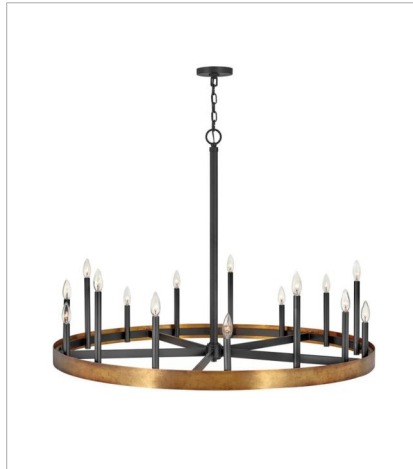

# WELLS

Authentic, vintage lighting that feels at home in an industrial setting is right in the wheelhouse for Wells. A wide band of solid weathered brass lays a firm foundation for a striking centerpiece to any space. Tapered candle sleeves reach up at staggered heights to create a true Old World aesthetic.

**FINISH:** Weathered Brass with Black accents

**3864WA**  
LARGE TWELVE LIGHT LINEAR  
60.3" W, 35.8" H  
Socketed  
12-5w Cand. LED, 60w Equiv.

**3865WA**  
LARGE SINGLE TIER CHANDELIER  
45.3" W, 33" H  
Socketed  
15-5w Cand. LED, 60w Equiv.

**3866WA**  
MEDIUM SINGLE TIER  
24" W, 26" H  
Socketed  
9-5w Cand. LED, 60w Equiv.

**3867WA**  
MEDIUM ORB CHANDELIER  
30" W, 43.3" H  
Socketed  
12-5w Cand. LED, 60w Equiv.

**3868WA**  
LARGE SINGLE TIER  
45.3" W, 30.3" H  
Socketed  
18-5w Cand. LED, 60w Equiv.

**3869WA**  
TWELVE LIGHT LINEAR  
35.8" W, 30.3" H  
Socketed  
12-5w Cand. LED, 60w Equiv.