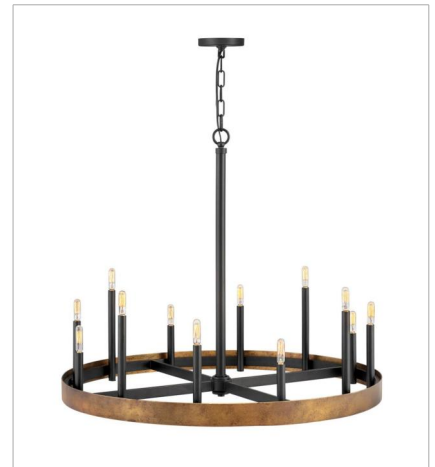

WELLS

Authentic, vintage lighting that feels at home in an industrial setting is right in the wheelhouse for Wells. A wide band of solid weathered brass lays a firm foundation for a striking centerpiece to any space. Tapered candle sleeves reach up at staggered heights to create a true Old World aesthetic.

FINISH: Weathered Brass with Black accents

3864WA
LARGE TWELVE LIGHT LINEAR
60.3" W, 35.8" H
Socketed
12-5w Cand. LED, 60w Equiv.

3865WA
LARGE SINGLE TIER CHANDELIER
45.3" W, 33" H
Socketed
12-5w Cand. LED, 60w Equiv.

3866WA
MEDIUM SINGLE TIER
24" W, 26" H
Socketed
9-5w Cand. LED, 60w Equiv.

3867WA
MEDIUM ORB CHANDELIER
30" W, 43.3" H
Socketed
12-5w Cand. LED, 60w Equiv.

3868WA
LARGE SINGLE TIER
45.3" W, 30.3" H
Socketed
18-5w Cand. LED, 60w Equiv.

3869WA
TWELVE LIGHT LINEAR
35.8" W, 30.3" H
Socketed
12-5w Cand. LED, 60w Equiv.

HINKLEY

HINKLEY
33000 Pin Oak Parkway
Avon Lake, OH 44012

PHONE: (440) 653-5500
Toll Free: 1 (800) 446-5539

hinkley.com