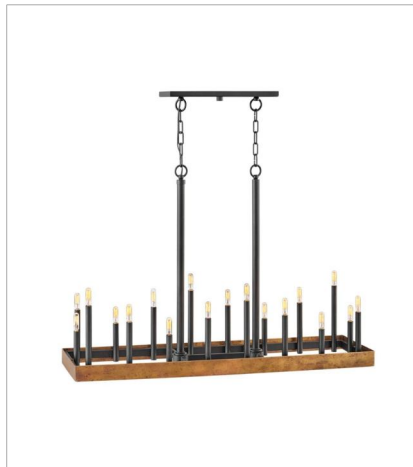

WELLS

Authentic, vintage lighting that feels at home in an industrial setting is right in the wheelhouse for Wells. A wide band of solid weathered brass lays a firm foundation for a striking centerpiece to any space. Tapered candle sleeves reach up at staggered heights to create a true Old World aesthetic.

FINISH: Weathered Brass with Black accents

3864WA
LARGE TWELVE LIGHT LINEAR
60.3" W, 35.8" H
Socketed
12-5w Cand. LED, 60w Equiv.

3865WA
LARGE SINGLE TIER CHANDELIER
45.3" W, 33" H
Socketed
12-5w Cand. LED, 60w Equiv.

3866WA
MEDIUM SINGLE TIER
24" W, 26" H
Socketed
9-5w Cand. LED, 60w Equiv.

3867WA
MEDIUM ORB CHANDELIER
30" W, 43.3" H
Socketed
12-5w Cand. LED, 60w Equiv.

3868WA
LARGE SINGLE TIER
45.3" W, 30.3" H
Socketed
18-5w Cand. LED, 60w Equiv.