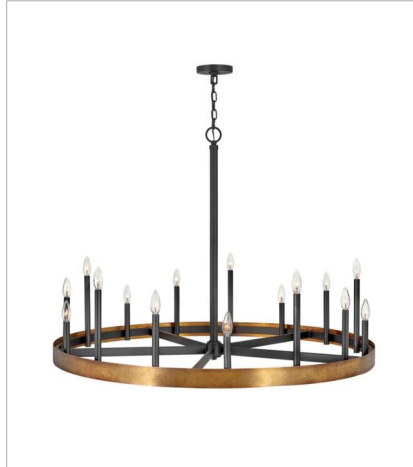

WELLS

Authentic, vintage lighting that feels at home in an industrial setting is right in the wheelhouse for Wells. A wide band of solid weathered brass lays a firm foundation for a striking centerpiece to any space. Tapered candle sleeves reach up at staggered heights to create a true Old World aesthetic.

FINISH: Weathered Brass with Black accents

3864WA
LARGE TWELVE LIGHT LINEAR
60.3" W, 35.8" H
Socketed
12-5w Cand. LED, 60w Equiv.

3865WA
LARGE SINGLE TIER CHANDELIER
45.3" W, 33" H
Socketed
12-5w Cand. LED, 60w Equiv.

3866WA
MEDIUM SINGLE TIER
24" W, 26" H
Socketed
9-5w Cand. LED, 60w Equiv.

3867WA
MEDIUM ORB CHANDELIER
30" W, 43.3" H
Socketed
12-5w Cand. LED, 60w Equiv.

3868WA
LARGE SINGLE TIER
45.3" W, 30.3" H
Socketed
18-5w Cand. LED, 60w Equiv.