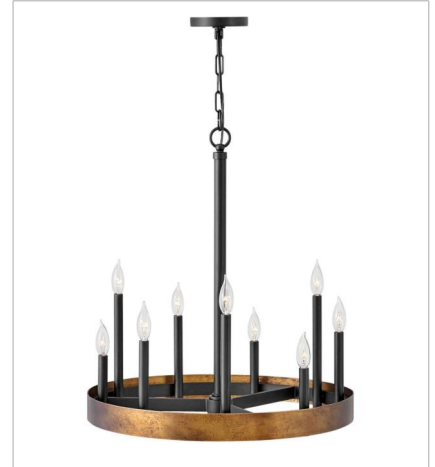

WELLS

Authentic, vintage lighting that feels at home in an industrial setting is right in the wheelhouse for Wells. A wide band of solid weathered brass lays a firm foundation for a striking centerpiece to any space. Tapered candle sleeves reach up at staggered heights to create a true Old World aesthetic.

FINISH: Weathered Brass with Black accents

3864WA
LARGE TWELVE LIGHT LINEAR
60.3" W, 35.8" H
Socketed
12-5w Cand. LED, 60w Equiv.

3865WA
LARGE SINGLE TIER CHANDELIER
45.3" W, 33" H
Socketed
12-5w Cand. LED, 60w Equiv.

3866WA
MEDIUM SINGLE TIER
24" W, 26" H
Socketed
9-5w Cand. LED, 60w Equiv.

3867WA
MEDIUM ORB CHANDELIER
30" W, 43.3" H
Socketed
12-5w Cand. LED, 60w Equiv.

3868WA
LARGE SINGLE TIER
45.3" W, 30.3" H
Socketed
18-5w Cand. LED, 60w Equiv.