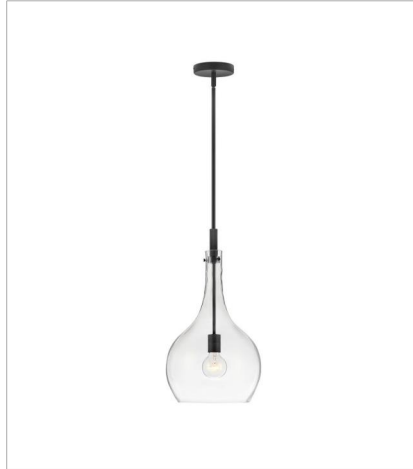

# ZIGGY

The Ziggy pendant easily adapts to a variety of spaces with its effortlessly modern silhouette. The contemporary, ultra-matte or clear glass shades are counterbalanced by contrasting accents and matching stems.

**FINISH:** Black with Polished Nickel accents, Black  
**GLASS:** Clear

**4457BK**  
MEDIUM PENDANT  
12" W, 23" H  
Socketed  
1-12w Med. LED, 100w Equiv.

**4457BK-CL**  
MEDIUM PENDANT  
12" W, 23" H  
Socketed  
1-12w Med. LED, 100w Equiv.