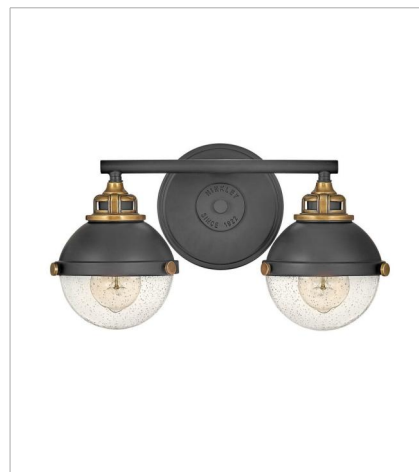

# FLETCHER

Fletcher's chic vibe transcends style boundaries. A seamless dome shade features a cast-fitter and an elegant capture ring that secures the clear seedy glass with decorative cast knobs. Spanning vintage to industrial, classic to transitional, Fletcher seamlessly unifies any decor declaration.

**FINISH:** Black with Heritage Brass accents, Black with Chrome accents  
**GLASS:** Clear Seedy

**5170BK**  
SMALL SINGLE LIGHT VANITY  
6.3" W, 8.5" H  
Socketed  
1-8w Med. LED, 100w Equiv.

**5170BK-CM**  
SMALL SINGLE LIGHT VANITY  
6.3" W, 8.5" H  
Socketed  
1-8w Med. LED, 100w Equiv.

**5172BK**  
SMALL TWO LIGHT VANITY  
16" W, 8.8" H  
Socketed  
2-8w Med. LED, 100w Equiv.

**5172BK-CM**  
SMALL TWO LIGHT VANITY  
16" W, 8.8" H  
Socketed  
2-8w Med. LED, 100w Equiv.

**5173BK**  
MEDIUM THREE LIGHT VANITY  
25" W, 8.8" H  
Socketed  
3-8w Med. LED, 100w Equiv.