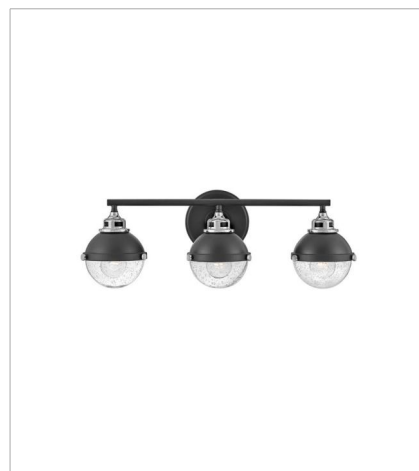

# FLETCHER

Fletcher's chic vibe transcends style boundaries. A seamless dome shade features a cast-fitter and an elegant capture ring that secures the clear seedy glass with decorative cast knobs. Spanning vintage to industrial, classic to transitional, Fletcher seamlessly unifies any decor declaration.

**FINISH:** Black with Heritage Brass accents, Black with Chrome accents  
**GLASS:** Clear Seedy

**5170BK**  
SMALL SINGLE LIGHT VANITY  
6.3" W, 8.5" H  
Socketed  
1-8w Med. LED, 100w Equiv.

**5170BK-CM**  
SMALL SINGLE LIGHT VANITY  
6.3" W, 8.5" H  
Socketed  
1-8w Med. LED, 100w Equiv.

**5172BK**  
SMALL TWO LIGHT VANITY  
16" W, 8.8" H  
Socketed  
2-8w Med. LED, 100w Equiv.

**5172BK-CM**  
SMALL TWO LIGHT VANITY  
16" W, 8.8" H  
Socketed  
2-8w Med. LED, 100w Equiv.

**5173BK**  
MEDIUM THREE LIGHT VANITY  
25" W, 8.8" H  
Socketed  
3-8w Med. LED, 100w Equiv.