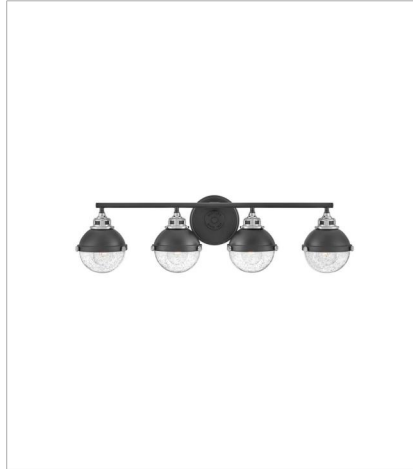

5174BK-CM
LARGE FOUR LIGHT VANITY
32" W, 8.8" H
Socketed
4-8w Med. LED, 100w Equiv.