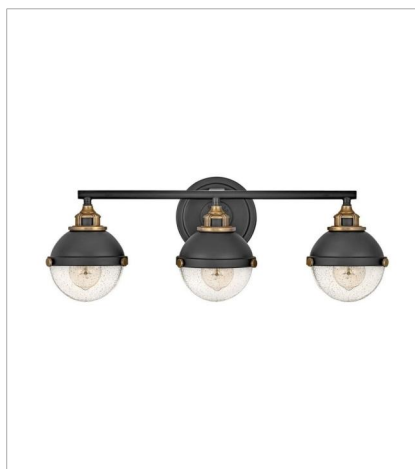

# FLETCHER

Fletcher's chic vibe transcends style boundaries. A seamless dome shade features a cast-fitter and an elegant capture ring that secures the clear seedy glass with decorative cast knobs. Spanning vintage to industrial, classic to transitional, Fletcher seamlessly unifies any decor declaration.

**FINISH:** Black with Heritage Brass accents, Black with Chrome accents  
**GLASS:** Clear Seedy

**5170BK**  
SMALL SINGLE LIGHT VANITY  
6.3" W, 8.5" H  
Socketed  
1-8w Med. LED, 100w Equiv.

**5170BK-CM**  
SMALL SINGLE LIGHT VANITY  
6.3" W, 8.5" H  
Socketed  
1-8w Med. LED, 100w Equiv.

**5172BK**  
SMALL TWO LIGHT VANITY  
16" W, 8.8" H  
Socketed  
2-8w Med. LED, 100w Equiv.

**5172BK-CM**  
SMALL TWO LIGHT VANITY  
16" W, 8.8" H  
Socketed  
2-8w Med. LED, 100w Equiv.

**5173BK**  
MEDIUM THREE LIGHT VANITY  
25" W, 8.8" H  
Socketed  
3-8w Med. LED, 100w Equiv.