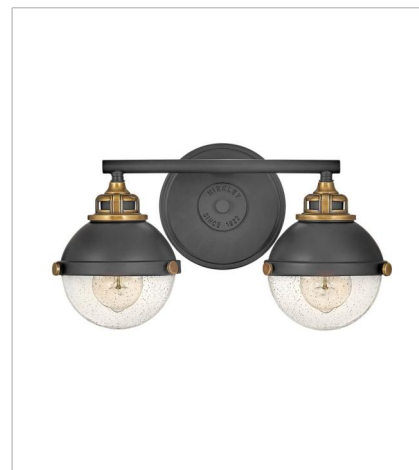

# FLETCHER

Fletcher's chic vibe transcends style boundaries. A seamless dome shade features a cast-fitter and an elegant capture ring that secures the clear seedy glass with decorative cast knobs. Spanning vintage to industrial, classic to transitional, Fletcher seamlessly unifies any decor declaration.

**FINISH:** Black with Heritage Brass accents, Black with Chrome accents  
**GLASS:** Clear Seedy

**5170BK**  
SMALL SINGLE LIGHT VANITY  
6.3" W, 8.5" H  
Socketed  
1-8w Med. LED, 100w Equiv.

**5170BK-CM**  
SMALL SINGLE LIGHT VANITY  
6.3" W, 8.5" H  
Socketed  
1-8w Med. LED, 100w Equiv.

**5172BK**  
SMALL TWO LIGHT VANITY  
16" W, 8.8" H  
Socketed  
2-8w Med. LED, 100w Equiv.

**5172BK-CM**  
SMALL TWO LIGHT VANITY  
16" W, 8.8" H  
Socketed  
2-8w Med. LED, 100w Equiv.

**5173BK**  
MEDIUM THREE LIGHT VANITY  
25" W, 8.8" H  
Socketed  
3-8w Med. LED, 100w Equiv.