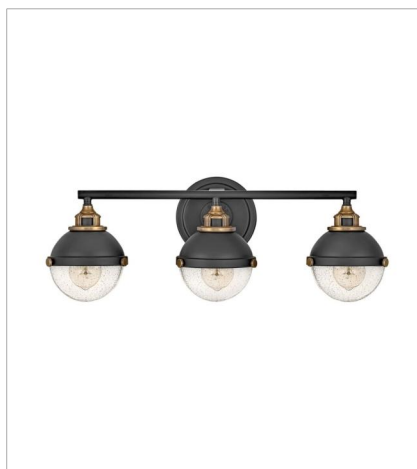

# FLETCHER

Fletcher's chic vibe transcends style boundaries. A seamless dome shade features a cast-fitter and an elegant capture ring that secures the clear seedy glass with decorative cast knobs. Spanning vintage to industrial, classic to transitional, Fletcher seamlessly unifies any decor declaration.

**FINISH:** Black with Heritage Brass accents, Black with Chrome accents  
**GLASS:** Clear Seedy

**5170BK**  
SMALL SINGLE LIGHT VANITY  
6.3" W, 8.5" H  
Socketed  
1-8w Med. LED, 100w Equiv.

**5170BK-CM**  
SMALL SINGLE LIGHT VANITY  
6.3" W, 8.5" H  
Socketed  
1-8w Med. LED, 100w Equiv.

**5172BK**  
SMALL TWO LIGHT VANITY  
16" W, 8.8" H  
Socketed  
2-8w Med. LED, 100w Equiv.

**5172BK-CM**  
SMALL TWO LIGHT VANITY  
16" W, 8.8" H  
Socketed  
2-8w Med. LED, 100w Equiv.

**5173BK**  
MEDIUM THREE LIGHT VANITY  
25" W, 8.8" H  
Socketed  
3-8w Med. LED, 100w Equiv.