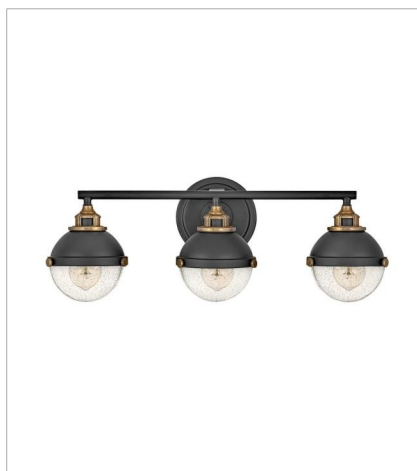

# FLETCHER

Fletcher's chic vibe transcends style boundaries. A seamless dome shade features a cast-fitter and an elegant capture ring that secures the clear seedy glass with decorative cast knobs. Spanning vintage to industrial, classic to transitional, Fletcher seamlessly unifies any decor declaration.

**FINISH:** Black with Heritage Brass accents, Black with Chrome accents  
**GLASS:** Clear Seedy

**5170BK**  
SMALL SINGLE LIGHT VANITY  
6.3" W, 8.5" H  
Socketed  
1-8w Med. LED, 100w Equiv.

**5170BK-CM**  
SMALL SINGLE LIGHT VANITY  
6.3" W, 8.5" H  
Socketed  
1-8w Med. LED, 100w Equiv.

**5172BK**  
SMALL TWO LIGHT VANITY  
16" W, 8.8" H  
Socketed  
2-8w Med. LED, 100w Equiv.

**5172BK-CM**  
SMALL TWO LIGHT VANITY  
16" W, 8.8" H  
Socketed  
2-8w Med. LED, 100w Equiv.

**5173BK**  
MEDIUM THREE LIGHT VANITY  
25" W, 8.8" H  
Socketed  
3-8w Med. LED, 100w Equiv.