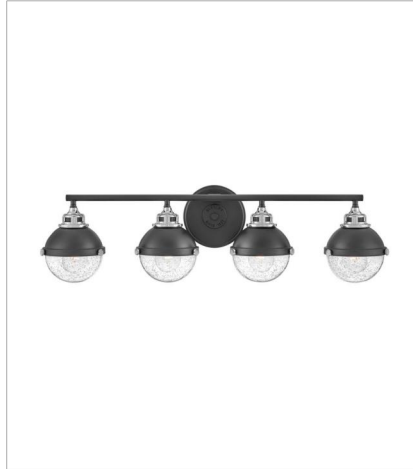

5174BK-CM
LARGE FOUR LIGHT VANITY
32" W, 8.8" H
Socketed
4-8w Med. LED, 100w Equiv.