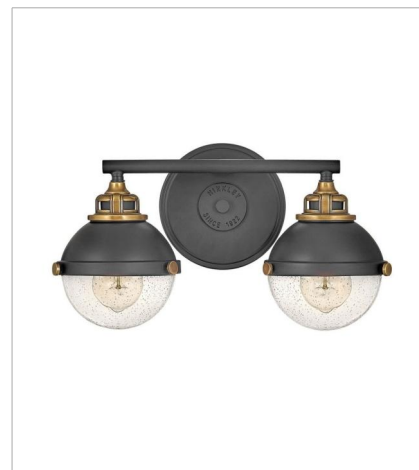

# FLETCHER

Fletcher's chic vibe transcends style boundaries. A seamless dome shade features a cast-fitter and an elegant capture ring that secures the clear seedy glass with decorative cast knobs. Spanning vintage to industrial, classic to transitional, Fletcher seamlessly unifies any decor declaration.

**FINISH:** Black with Heritage Brass accents, Black with Chrome accents  
**GLASS:** Clear Seedy

**5170BK**  
SMALL SINGLE LIGHT VANITY  
6.3" W, 8.5" H  
Socketed  
1-8w Med. LED, 100w Equiv.

**5170BK-CM**  
SMALL SINGLE LIGHT VANITY  
6.3" W, 8.5" H  
Socketed  
1-8w Med. LED, 100w Equiv.

**5172BK**  
SMALL TWO LIGHT VANITY  
16" W, 8.8" H  
Socketed  
2-8w Med. LED, 100w Equiv.

**5172BK-CM**  
SMALL TWO LIGHT VANITY  
16" W, 8.8" H  
Socketed  
2-8w Med. LED, 100w Equiv.

**5173BK**  
MEDIUM THREE LIGHT VANITY  
25" W, 8.8" H  
Socketed  
3-8w Med. LED, 100w Equiv.