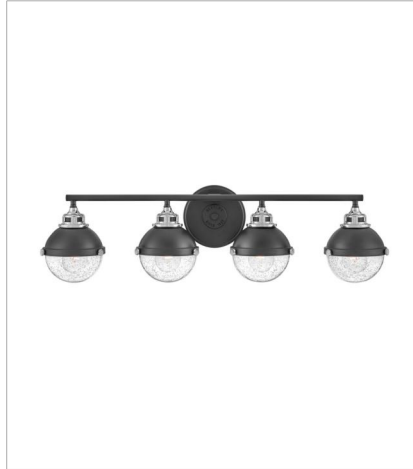

5174BK-CM
LARGE FOUR LIGHT VANITY
32" W, 8.8" H
Socketed
4-8w Med. LED, 100w Equiv.