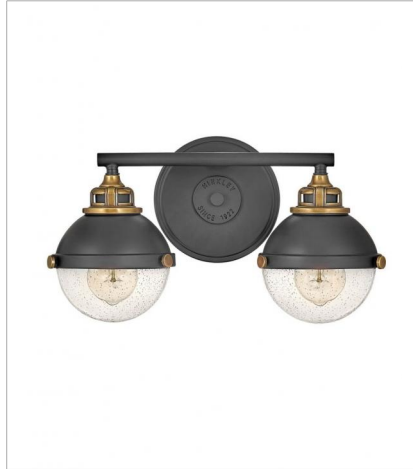

FLETCHER

FINISH: Black with Heritage Brass accents
GLASS: Clear Seedy

5170BK
SINGLE LIGHT VANITY
6.3" W, 8.5" H
Socket
1-100w Med.

5172BK
TWO LIGHT VANITY
16" W, 8.8" H
Socket
2-100w Med.

5173BK
THREE LIGHT VANITY
25" W, 8.8" H
Socket
3-100w Med.

5174BK
FOUR LIGHT VANITY
32" W, 8.8" H
Socket
4-100w Med.

HINKLEY

HINKLEY
33000 Pin Oak Parkway
Avon Lake, OH 44012

PHONE: (440) 653-5500
Toll Free: 1 (800) 446-5539

hinkley.com