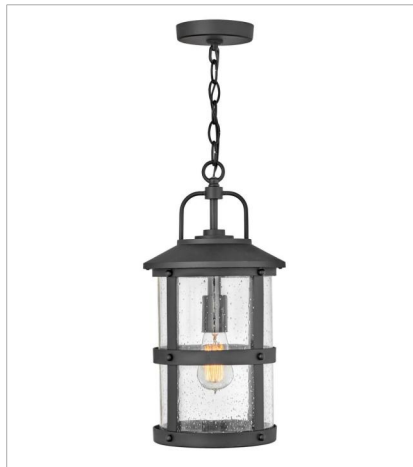

2682BK
MEDIUM HANGING LANTERN
9" W, 17.8" H
Socketed
1-12w Med. LED, 100w Equiv.