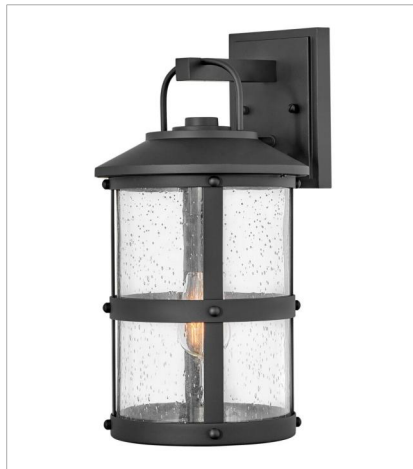

2684BK
MEDIUM WALL MOUNT LANTERN
9" W, 17.3" H
Socketed
1-12w Med. LED, 100w Equiv.