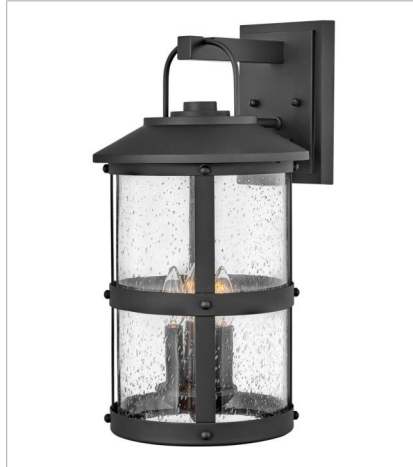

2684BK
MEDIUM WALL MOUNT LANTERN
9" W, 17.3" H
Socketed
1-12w Med. LED, 100w Equiv.

2685BK
MEDIUM WALL MOUNT LANTERN
10.5" W, 19.8" H
Socketed
3-5w Cand. LED, 60w Equiv.