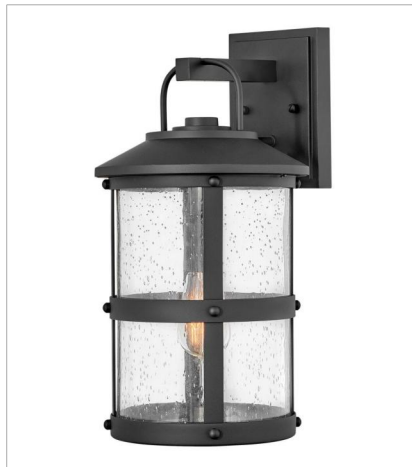

2684BK-LV
MEDIUM WALL MOUNT LANTERN 12V
9" W, 17.3" H
Socketed
1-3.50w Med. LED *Included