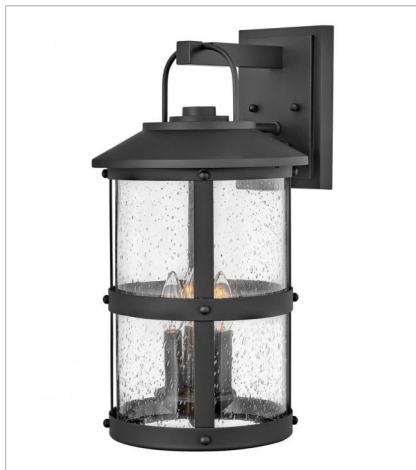

2685BK
LARGE WALL MOUNT LANTERN
10.5" W, 19.8" H
Socket
3-60w Cand.