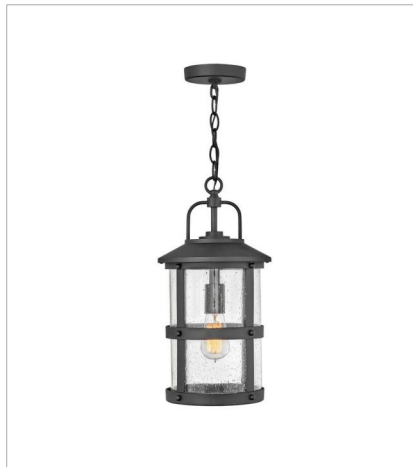

2682BK
MEDIUM HANGING LANTERN
9" W, 17.8" H
Socketed
1-12w Med. LED, 100w Equiv.