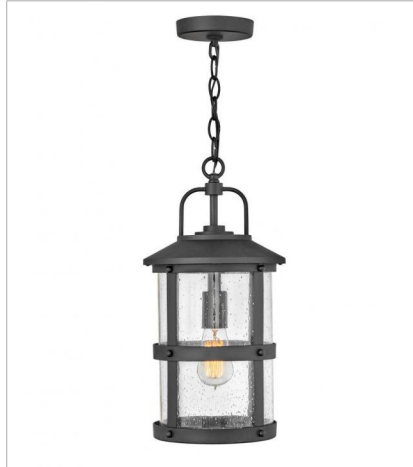

# LAKEHOUSE

**OPEN AIR™**  
collection

The look is relaxed, but the components of Lakehouse are quietly satisfying. Lakehouse features a distressed, Aged Zinc with Driftwood Gray and Black finish accompanied by clear seedy glass. Cast aluminum construction ensures Lakehouse will withstand for years. Blissfully simple, yet all the details are memorable.

**FINISH:** Black  
**GLASS:** Clear Seedy

**2682BK**  
MEDIUM HANGING LANTERN  
9" W, 17.8" H  
Socket  
1-100w Med.

**2682BK-LV**  
MEDIUM HANGING LANTERN 12V  
9" W, 17.8" H  
LED Lamp  
1-3.50w Med. LED \*Included

**2689BK**  
MEDIUM SINGLE TIER  
42" W, 32" H  
Socket  
6-100w Med.

**2689BK-LV**  
MEDIUM SINGLE TIER 12V  
42" W, 32" H  
LED Lamp  
6-3.50w Med. LED \*Included

**2687BK**  
MEDIUM POST TOP OR PIER MOUNTING  
9" W, 18.8" H  
Socket  
1-100w Med.

# LAKEHOUSE

The look is relaxed, but the components of Lakehouse are quietly satisfying. Lakehouse features a distressed, Aged Zinc with Driftwood Gray and Black finish accompanied by clear seedy glass. Cast aluminum construction ensures Lakehouse will withstand for years. Blissfully simple, yet all the details are memorable.