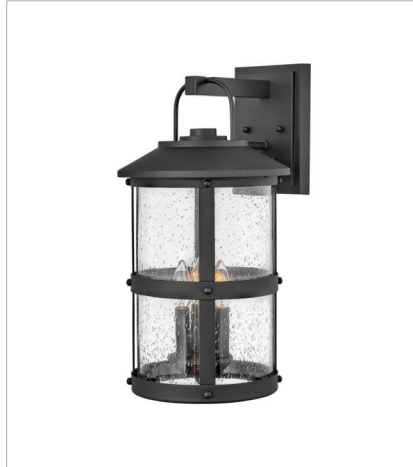

LAKEHOUSE

The look is relaxed, but the components of Lakehouse are quietly satisfying. Lakehouse features a distressed, Aged Zinc with Driftwood Gray or a Black finish accompanied by clear seedy glass. Cast aluminum construction ensures Lakehouse will withstand for years. Blissfully simple, yet all the details are memorable.

FINISH: Black
GLASS: Clear Seedy, Clear Lens

2689BK-LV
LARGE CHANDELIER
42" W, 32" H
Socketed
6-3.50w Med. LED *Included

15542BK
12V LED PATH LIGHT
7.3" W, 22" H
Integrated LED
1.50w LED *Included

2680BK
SMALL WALL MOUNT LANTERN
7.3" W, 14.5" H
Socketed
1-12w Med. LED, 100w Equiv.

FINISH: Black
GLASS: Clear Seedy, Clear Lens

2684BK-LV
MEDIUM WALL MOUNT LANTERN
9" W, 17.3" H
Socketed
1-3.50w Med. LED *Included

2685BK
LARGE WALL MOUNT LANTERN
10.5" W, 19.8" H
Socketed
3-5w Cand. LED, 60w Equiv.

The look is relaxed, but the components of Lakehouse are quietly satisfying. Lakehouse features a distressed, Aged Zinc with Driftwood Gray or a Black finish accompanied by clear seedy glass. Cast aluminum construction ensures Lakehouse will withstand for years. Blissfully simple, yet all the details are memorable.