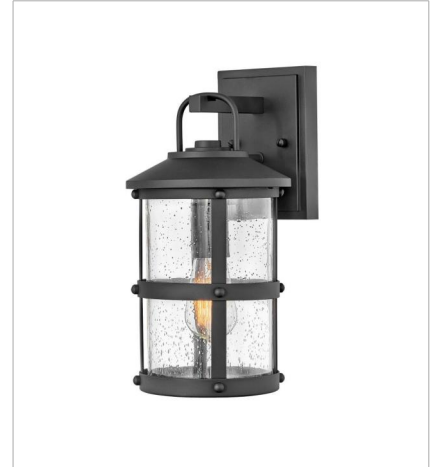

LAKEHOUSE

The look is relaxed, but the components of Lakehouse are quietly satisfying. Lakehouse features a distressed, Aged Zinc with Driftwood Gray or a Black finish accompanied by clear seedy glass. Cast aluminum construction ensures Lakehouse will withstand for years. Blissfully simple, yet all the details are memorable.

FINISH: Black
GLASS: Clear Seedy, Clear Lens

2689BK-LV
LARGE CHANDELIER
42" W, 32" H
Socketed
6-3.50w Med. LED *Included

15542BK
12V LED PATH LIGHT
7.3" W, 22" H
Integrated LED
1.50w LED *Included

2680BK
SMALL WALL MOUNT LANTERN
7.3" W, 14.5" H
Socketed
1-12w Med. LED, 100w Equiv.

2680BK-LL
SMALL WALL MOUNT LANTERN
7.3" W, 14.5" H
Socketed
1-2w Med. LED *Included

2684BK
MEDIUM WALL MOUNT LANTERN
9" W, 17.3" H
Socketed
1-12w Med. LED, 100w Equiv.

2684BK-LL
MEDIUM WALL MOUNT LANTERN
9" W, 17.3" H
Socketed
1-2w Med. LED *Included

The look is relaxed, but the components of Lakehouse are quietly satisfying. Lakehouse features a distressed, Aged Zinc with Driftwood Gray or a Black finish accompanied by clear seedy glass. Cast aluminum construction ensures Lakehouse will withstand for years. Blissfully simple, yet all the details are memorable.