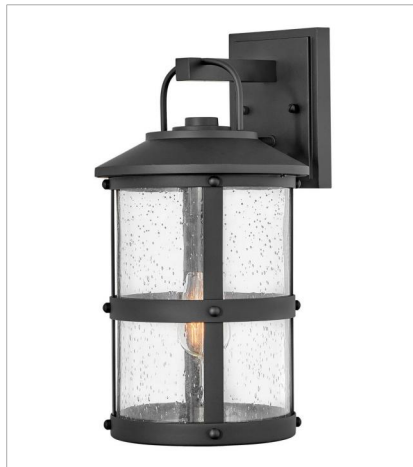

LAKEHOUSE

The look is relaxed, but the components of Lakehouse are quietly satisfying. Lakehouse features a distressed, Aged Zinc with Driftwood Gray or a Black finish accompanied by clear seedy glass. Cast aluminum construction ensures Lakehouse will withstand for years. Blissfully simple, yet all the details are memorable.

FINISH: Black
GLASS: Clear Seedy, Clear Lens

2689BK-LV
LARGE CHANDELIER
42" W, 32" H
Socketed
6-3.50w Med. LED *Included

15542BK
12V LED PATH LIGHT
7.3" W, 22" H
Integrated LED
1.50w LED *Included

2680BK
SMALL WALL MOUNT LANTERN
7.3" W, 14.5" H
Socketed
1-12w Med. LED, 100w Equiv.

2680BK-LL
SMALL WALL MOUNT LANTERN
7.3" W, 14.5" H
Socketed
1-2w Med. LED *Included

2684BK
MEDIUM WALL MOUNT LANTERN
9" W, 17.3" H
Socketed
1-12w Med. LED, 100w Equiv.

2684BK-LL
MEDIUM WALL MOUNT LANTERN
9" W, 17.3" H
Socketed
1-2w Med. LED *Included

The look is relaxed, but the components of Lakehouse are quietly satisfying. Lakehouse features a distressed, Aged Zinc with Driftwood Gray or a Black finish accompanied by clear seedy glass. Cast aluminum construction ensures Lakehouse will withstand for years. Blissfully simple, yet all the details are memorable.