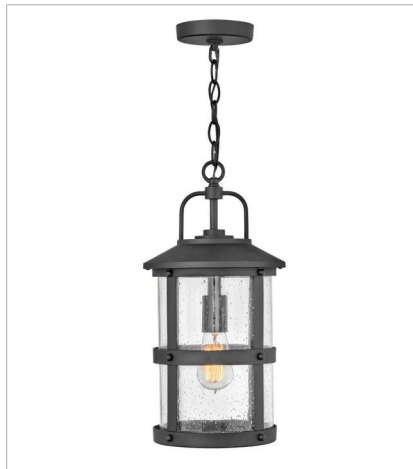

2682BK
MEDIUM HANGING LANTERN
9" W, 17.8" H
Socketed
1-12w Med. LED, 100w Equiv.