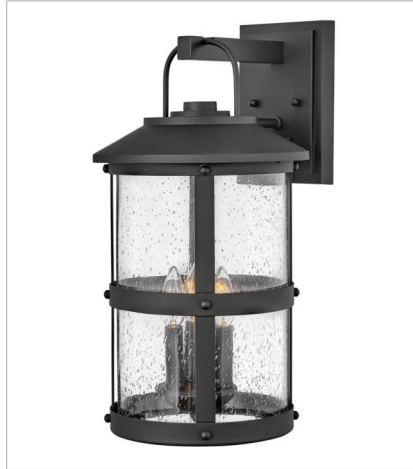

2684BK
MEDIUM WALL MOUNT LANTERN
9" W, 17.3" H
Socketed
1-12w Med. LED, 100w Equiv.

2685BK
MEDIUM WALL MOUNT LANTERN
10.5" W, 19.8" H
Socketed
3-5w Cand. LED, 60w Equiv.