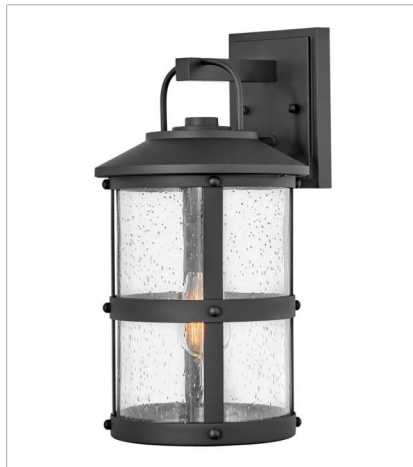

2684BK
MEDIUM WALL MOUNT LANTERN
9" W, 17.3" H
Socketed
1-12w Med. LED, 100w Equiv.