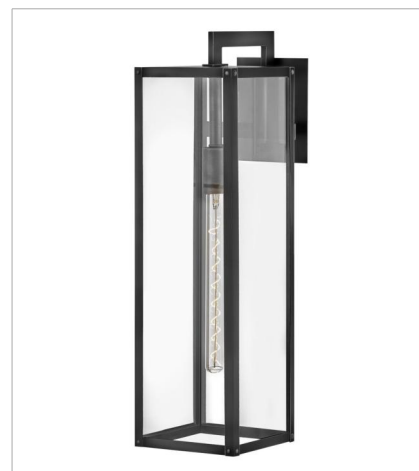

MAX

Simple, clean-cut, yet captivating, Max is an instant classic, perfect for a myriad of outdoor spaces. Max's simple construction and hand-welded aluminum frame embodies the modern inspiration behind the design. Surrounded by clear glass panels, it yields architectural simplicity for the touch of contemporary we crave.

FINISH: Black
GLASS: Clear, Clear and Etched White (optional)

2592BK-LL
EXTRA LARGE HANGING LANTERN
16.5" W, 40.8" H
Socketed
1-6w Med. LED *Included

2590BK
SMALL WALL MOUNT LANTERN
6" W, 13.3" H
Socketed
1-12w Med. LED, 100w Equiv.

2595BK
LARGE WALL MOUNT LANTERN
7" W, 25" H
Socketed
1-12w Med. LED, 100w Equiv.

HINKLEY

HINKLEY
33000 Pin Oak Parkway
Avon Lake, OH 44012

PHONE: (440) 653-5500
Toll Free: 1 (800) 446-5539

hinkley.com

MAX

Simple, clean-cut, yet captivating, Max is an instant classic, perfect for a myriad of outdoor spaces. Max's simple construction and hand-welded aluminum frame embodies the modern inspiration behind the design. Surrounded by clear glass panels, it yields architectural simplicity for the touch of contemporary we crave.

Simple, clean-cut, yet captivating, Max is an instant classic, perfect for a myriad of outdoor spaces. Max's simple construction and hand-welded aluminum frame embodies the modern inspiration behind the design. Surrounded by clear glass panels, it yields architectural simplicity for the touch of contemporary we crave.