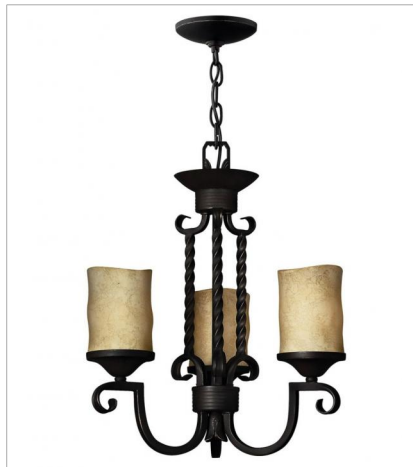

4013OL
SMALL SINGLE TIER
16.8" W, 18.5" H
Socket
3-100w Med.