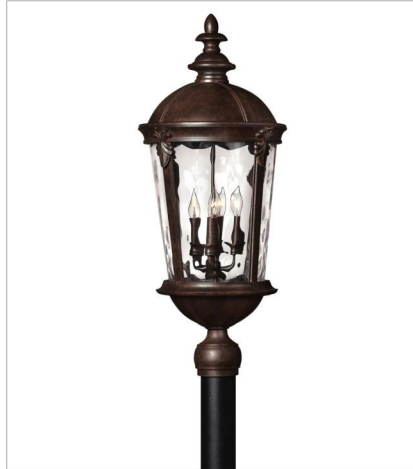

WINDSOR

Windsor combines elegant details and decorative cast detailing into its cast aluminum construction. The River Rock finish and clear water glass add to its majestic style.

FINISH: River Rock
GLASS: Clear Water Glass

1890RK
EXTRA SMALL WALL MOUNT LANTERN
7" W, 12.5" H
Socketed
1-12w Med. LED, 75w Equiv.

1894RK
MEDIUM WALL MOUNT LANTERN
9.5" W, 25.5" H
Socketed
3-5w Cand. LED, 40w Equiv.

1895RK
LARGE WALL MOUNT LANTERN
12.5" W, 32" H
Socketed
4-5w Cand. LED, 40w Equiv.

1898RK
SMALL WALL MOUNT LANTERN
9.5" W, 20.8" H
Socketed
3-5w Cand. LED, 40w Equiv.

1899RK
MEDIUM WALL MOUNT LANTERN
12.5" W, 25.8" H
Socketed
4-5w Cand. LED, 40w Equiv.

1929RK
DOUBLE XL WALL MOUNT LANTERN
14" W, 42" H
Socketed
6-5w Cand. LED, 40w Equiv.

FINISH: River Rock
GLASS: Clear Water Glass

1892RK
LARGE HANGING LANTERN
12.5" W, 28.5" H
Socketed
4-5w Cand. LED, 40w Equiv.

1891RK
LARGE POST TOP OR PIER MOUN...
12.5" W, 30" H
Socketed
4-5w Cand. LED, 40w Equiv.