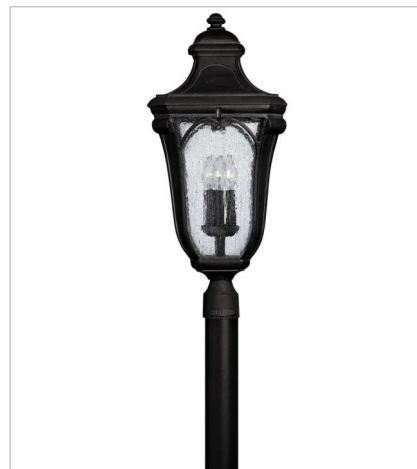

# TRAFALGAR

Trafalgar's grand design in sturdy cast aluminum adds historical flair with delicate scroll arch detail, authentic distressed finish and clear seedy glass.

**FINISH:** Museum Black  
**GLASS:** Clear Seedy

**1314MB**  
SMALL WALL MOUNT LANTERN  
8" W, 17.5" H  
Socket  
1-75w Med.

**1315MB**  
MEDIUM WALL MOUNT LANTERN  
10" W, 22" H  
Socket  
3-40w Cand.

**1316MB**  
EXTRA SMALL WALL MOUNT LANTERN  
6" W, 10" H  
Socket  
1-60w Med.

**1319MB**  
LARGE WALL MOUNT LANTERN  
12" W, 26.5" H  
Socket  
3-40w Cand.

**1312MB**  
LARGE HANGING LANTERN  
12" W, 25" H  
Socket  
3-40w Cand.

**1311MB**  
LARGE POST TOP OR PIER MOUN...  
12" W, 27.5" H  
Socket  
3-40w Cand.