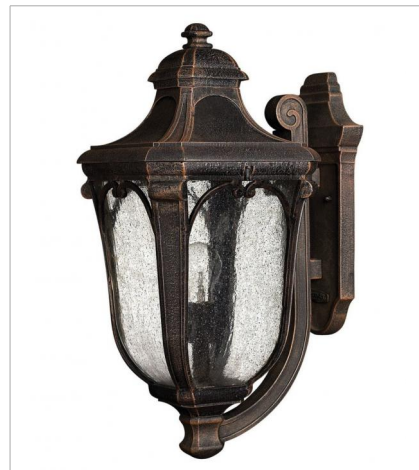

TRAFALGAR

Trafalgar's grand design in sturdy cast aluminum adds historical flair with delicate scroll arch detail, authentic distressed finish and clear seeded glass.

FINISH: Mocha
GLASS: Clear Seedy

1312MO
LARGE HANGING LANTERN
12" W, 25" H
Socket
3-40w Cand.

1311MO
LARGE POST TOP OR PIER MOUN...
12" W, 27.5" H
Socket
3-40w Cand.

1314MO
SMALL WALL MOUNT LANTERN
8" W, 17.5" H
Socket
1-75w Med.

1315MO
MEDIUM WALL MOUNT LANTERN
10" W, 22" H
Socket
3-40w Cand.

1316MO
EXTRA SMALL WALL MOUNT LANTERN
6" W, 10" H
Socket
1-60w Med.