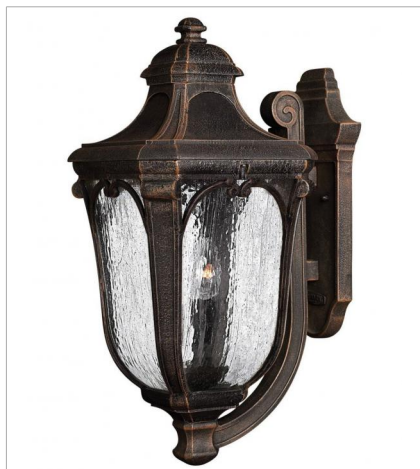

TRAFALGAR

Trafalgar's grand design in sturdy cast aluminum adds historical flair with delicate scroll arch detail, authentic distressed finish and clear seeded glass.

FINISH: Mocha
GLASS: Clear Seedy

1312MO
LARGE HANGING LANTERN
12" W, 25" H
Socket
3-40w Cand.

1311MO
LARGE POST TOP OR PIER MOUN...
12" W, 27.5" H
Socket
3-40w Cand.

1314MO
SMALL WALL MOUNT LANTERN
8" W, 17.5" H
Socket
1-75w Med.

1315MO
MEDIUM WALL MOUNT LANTERN
10" W, 22" H
Socket
3-40w Cand.

1316MO
EXTRA SMALL WALL MOUNT LANTERN
6" W, 10" H
Socket
1-60w Med.