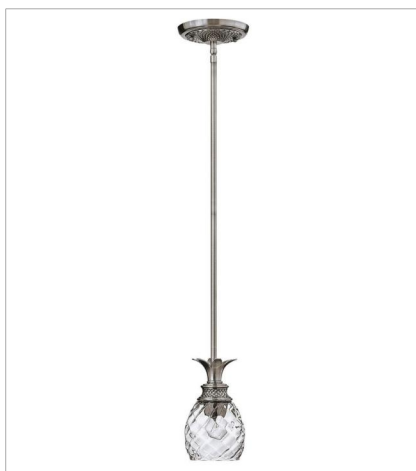

5317PL
SMALL PENDANT
5" W, 8.3" H
LED Lamp
7-10w Med. LED, 100w Equiv.