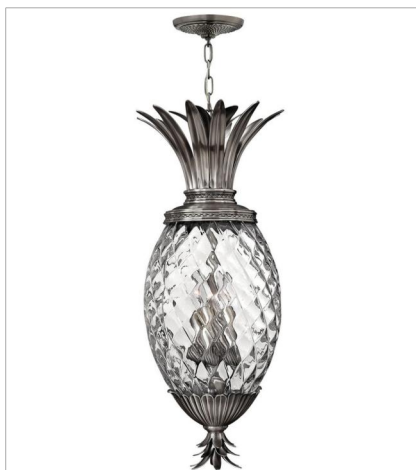

PLANTATION

A Hinkley classic, the ornate Plantation collection features exceptional pineapple shaped, clear optic glass that makes a noble statement with matching candle sleeves and elaborate, decorative cast detailing.

FINISH: Polished Antique Nickel
GLASS: Clear Optic
SHADE: Ivory Silk

4102PL
SMALL FLUSH MOUNT
12" W, 8" H
LED Lamp
2-7w Med. LED, 60w Equiv.

4881PL
MEDIUM FLUSH MOUNT
16" W, 8.8" H
LED Lamp
3-10w Med. LED, 60w Equiv.

A Hinkley classic, the ornate Plantation collection features exceptional pineapple shaped, clear optic glass that makes a noble statement with matching candle sleeves and elaborate, decorative cast detailing.

FINISH: Polished Antique Nickel
GLASS: Clear Optic
SHADE: Ivory Silk

5315PL
FIVE LIGHT VANITY
37" W, 8.3" H
LED Lamp
5-10w Med. LED, 100w Equiv.

2222PL
LARGE PENDANT
12.5" W, 28.5" H
LED Lamp, Socket
4-5w Cand. LED, 40w Equiv. or 4-40w Cand.