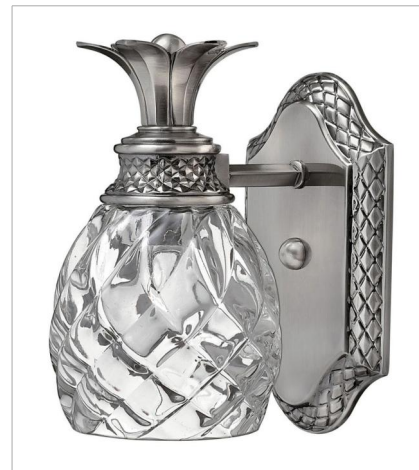

PLANTATION

A Hinkley classic, the ornate Plantation collection features exceptional pineapple shaped, clear optic glass that makes a noble statement with matching candle sleeves and elaborate, decorative cast detailing.

FINISH: Polished Antique Nickel
GLASS: Clear Optic
SHADE: Ivory Silk

4102PL
SMALL FLUSH MOUNT
12" W, 8" H
LED Lamp
2-7w Med. LED, 60w Equiv.

4881PL
MEDIUM FLUSH MOUNT
16" W, 8.8" H
LED Lamp
3-10w Med. LED, 60w Equiv.

A Hinkley classic, the ornate Plantation collection features exceptional pineapple shaped, clear optic glass that makes a noble statement with matching candle sleeves and elaborate, decorative cast detailing.

FINISH: Polished Antique Nickel
GLASS: Clear Optic
SHADE: Ivory Silk

5315PL
FIVE LIGHT VANITY
37" W, 8.3" H
LED Lamp
5-10w Med. LED, 100w Equiv.

2222PL
LARGE PENDANT
12.5" W, 28.5" H
LED Lamp, Socket
4-5w Cand. LED, 40w Equiv. or 4-40w Cand.