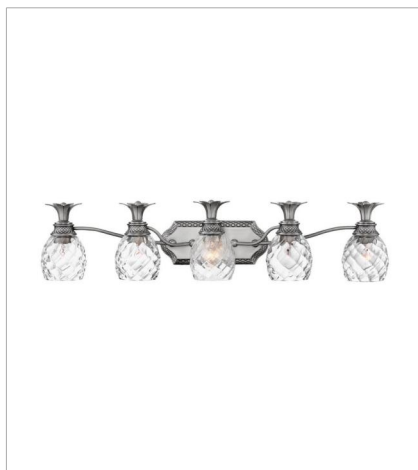

PLANTATION

A Hinkley classic, the ornate Plantation collection features exceptional pineapple shaped, clear optic glass that makes a noble statement with matching candle sleeves and elaborate, decorative cast detailing.

FINISH: Polished Antique Nickel
GLASS: Clear Optic
SHADE: Ivory Silk

4102PL
SMALL FLUSH MOUNT
12" W, 8" H
LED Lamp
2-7w Med. LED, 60w Equiv.

4881PL
MEDIUM FLUSH MOUNT
16" W, 8.8" H
LED Lamp
3-10w Med. LED, 60w Equiv.

A Hinkley classic, the ornate Plantation collection features exceptional pineapple shaped, clear optic glass that makes a noble statement with matching candle sleeves and elaborate, decorative cast detailing.

FINISH: Polished Antique Nickel
GLASS: Clear Optic
SHADE: Ivory Silk

5315PL
FIVE LIGHT VANITY
37" W, 8.3" H
LED Lamp
5-10w Med. LED, 100w Equiv.

2222PL
LARGE PENDANT
12.5" W, 28.5" H
LED Lamp, Socket
4-5w Cand. LED, 40w Equiv. or 4-40w Cand.