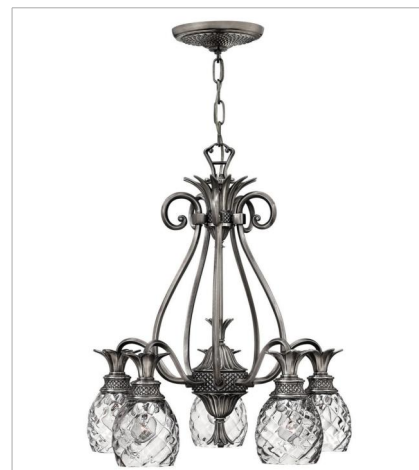

PLANTATION

A Hinkley classic, the ornate Plantation collection features exceptional pineapple shaped, clear optic glass that makes a noble statement with matching candle sleeves and elaborate, decorative cast detailing.

FINISH: Polished Antique Nickel
GLASS: Clear Optic
SHADE: Ivory Silk

4102PL
SMALL FLUSH MOUNT
12" W, 8" H
LED Lamp
2-7w Med. LED, 60w Equiv.

4881PL
MEDIUM FLUSH MOUNT
16" W, 8.8" H
LED Lamp
3-10w Med. LED, 60w Equiv.

A Hinkley classic, the ornate Plantation collection features exceptional pineapple shaped, clear optic glass that makes a noble statement with matching candle sleeves and elaborate, decorative cast detailing.

FINISH: Polished Antique Nickel
GLASS: Clear Optic
SHADE: Ivory Silk

5315PL
FIVE LIGHT VANITY
37" W, 8.3" H
LED Lamp
5-10w Med. LED, 100w Equiv.

2222PL
LARGE PENDANT
12.5" W, 28.5" H
LED Lamp, Socket
4-5w Cand. LED, 40w Equiv. or 4-40w Cand.