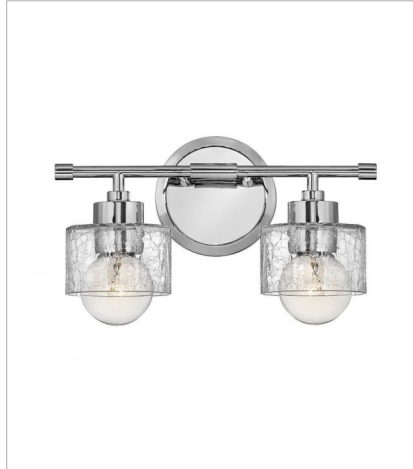

MAEVE

FINISH: Chrome
GLASS: Crackle

5080CM
SINGLE LIGHT VANITY
5.5" W, 7" H
Socket
1-100w Incan. & 1-100w Incan.

5082CM
TWO LIGHT VANITY
14" W, 7" H
Socket
2-100w Incan. & 2-100w Incan.

5083CM
THREE LIGHT VANITY
22" W, 7" H
Socket
3-100w Incan. & 3-100w Incan.

5084CM
FOUR LIGHT VANITY
30.3" W, 7" H
Socket
4-100w Incan. & 4-100w Incan.

HINKLEY

HINKLEY
33000 Pin Oak Parkway
Avon Lake, OH 44012

PHONE: (440) 653-5500
Toll Free: 1 (800) 446-5539

hinkley.com