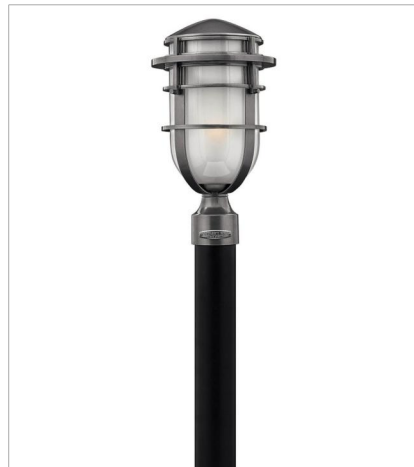

REEF

Reef's contemporary nautical shape features a sleek capsule of inside etched glass captured by bold rings of cast aluminum.

FINISH: Hematite
GLASS: Inside Etched

1950HE
MEDIUM WALL MOUNT LANTERN
7.8" W, 10.8" H
LED Lamp
1-8w Med. LED, 75w Equiv.

1954HE
LARGE WALL MOUNT LANTERN
9" W, 12.8" H
LED Lamp
1-8w Med. LED, 100w Equiv.

1956HE
SMALL WALL MOUNT LANTERN
5.5" W, 8" H
LED Lamp
1-8w Med. LED, 60w Equiv.

1952HE
LARGE HANGING LANTERN
9" W, 15" H
LED Lamp
1-8w Med. LED, 100w Equiv.