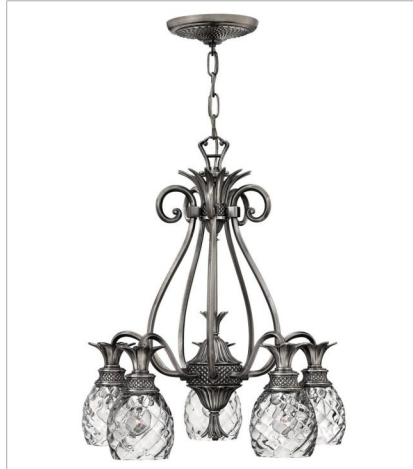

PLANTATION

A Hinkley classic, the ornate Plantation collection features exceptional pineapple-shaped, clear optic glass that makes a noble statement. The elaborate, decorative cast detailing is accentuated by its lush finish.

FINISH: Polished Antique Nickel
GLASS: Clear Optic

4102PL
SMALL FLUSH MOUNT
12" W, 8" H
Socketed
2-7w Med. LED, 60w Equiv.

4881PL
MEDIUM FLUSH MOUNT
16" W, 8.8" H
Socketed
3-10w Med. LED, 60w Equiv.

5310PL
SINGLE LIGHT VANITY
5" W, 8.8" H
Socketed
1-10w Med. LED, 100w Equiv.

HINKLEY

HINKLEY
33000 Pin Oak Parkway
Avon Lake, OH 44012

PHONE: (440) 653-5500
Toll Free: 1 (800) 446-5539

hinkley.com

PLANTATION

A Hinkley classic, the ornate Plantation collection features exceptional pineapple-shaped, clear optic glass that makes a noble statement. The elaborate, decorative cast detailing is accentuated by its lush finish.

FINISH: Polished Antique Nickel
GLASS: Clear Optic

5315PL
FIVE LIGHT VANITY
37" W, 8.3" H
Socketed
5-10w Med. LED, 100w Equiv.

4885PL
MEDIUM SINGLE TIER
22.3" W, 24.5" H
Socketed
5-10w Med. LED, 75w Equiv.