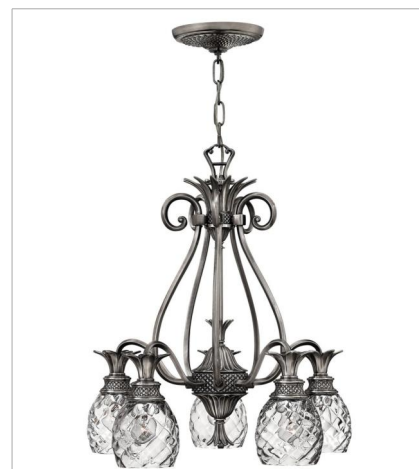

PLANTATION

A Hinkley classic, the ornate Plantation collection features exceptional pineapple-shaped, clear optic glass that makes a noble statement. The elaborate, decorative cast detailing is accentuated by its lush finish.

FINISH: Polished Antique Nickel
GLASS: Clear Optic

5310PL
SINGLE LIGHT VANITY
5" W, 8.8" H
Socketed
1-10w Med. LED, 100w Equiv.

5312PL
TWO LIGHT VANITY
13" W, 8.3" H
Socketed
2-10w Med. LED, 100w Equiv.

5313PL
THREE LIGHT VANITY
21" W, 8.3" H
Socketed
3-10w Med. LED, 100w Equiv.

5314PL
FOUR LIGHT VANITY
29" W, 8.3" H
Socketed
4-10w Med. LED, 100w Equiv.

5315PL
FIVE LIGHT VANITY
37" W, 8.3" H
Socketed
5-10w Med. LED, 100w Equiv.

A Hinkley classic, the ornate Plantation collection features exceptional pineapple-shaped, clear optic glass that makes a noble statement. The elaborate, decorative cast detailing is accentuated by its lush finish.