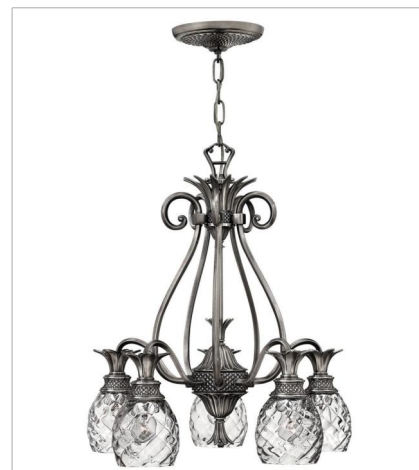

PLANTATION

A Hinkley classic, the ornate Plantation collection features exceptional pineapple-shaped, clear optic glass that makes a noble statement. The elaborate, decorative cast detailing is accentuated by its lush finish.

FINISH: Polished Antique Nickel

GLASS: Clear Optic

SHADE: Ivory Silk

4102PL
SMALL FLUSH MOUNT
12" W, 8" H
LED Lamp
2-7w Med. LED, 60w Equiv.

4881PL
MEDIUM FLUSH MOUNT
16" W, 8.8" H
LED Lamp
3-10w Med. LED, 60w Equiv.

A Hinkley classic, the ornate Plantation collection features exceptional pineapple-shaped, clear optic glass that makes a noble statement. The elaborate, decorative cast detailing is accentuated by its lush finish.

FINISH: Polished Antique Nickel
GLASS: Clear Optic
SHADE: Ivory Silk

5315PL
FIVE LIGHT VANITY
37" W, 8.3" H
LED Lamp
5-10w Med. LED, 100w Equiv.

2222PL
LARGE PENDANT
12.5" W, 28.5" H
LED Lamp, Socket
4-5w Cand. LED, 40w Equiv. or 4-40w Cand.