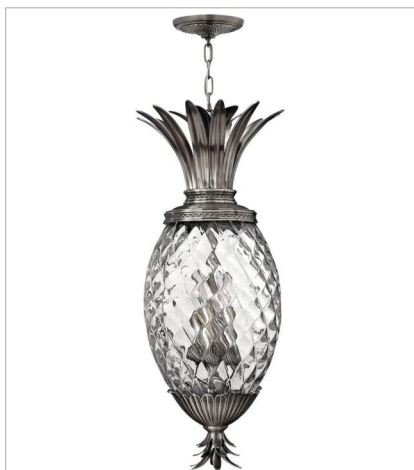

PLANTATION

A Hinkley classic, the ornate Plantation collection features exceptional pineapple-shaped, clear optic glass that makes a noble statement. The elaborate, decorative cast detailing is accentuated by its lush finish.

FINISH: Polished Antique Nickel

GLASS: Clear Optic

SHADE: Ivory Silk

4102PL
SMALL FLUSH MOUNT
12" W, 8" H
LED Lamp
2-7w Med. LED, 60w Equiv.

4881PL
MEDIUM FLUSH MOUNT
16" W, 8.8" H
LED Lamp
3-10w Med. LED, 60w Equiv.

A Hinkley classic, the ornate Plantation collection features exceptional pineapple-shaped, clear optic glass that makes a noble statement. The elaborate, decorative cast detailing is accentuated by its lush finish.

FINISH: Polished Antique Nickel
GLASS: Clear Optic
SHADE: Ivory Silk

5315PL
FIVE LIGHT VANITY
37" W, 8.3" H
LED Lamp
5-10w Med. LED, 100w Equiv.

2222PL
LARGE PENDANT
12.5" W, 28.5" H
LED Lamp, Socket
4-5w Cand. LED, 40w Equiv. or 4-40w Cand.