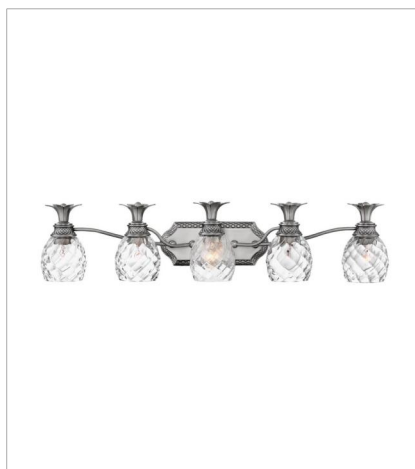

PLANTATION

A Hinkley classic, the ornate Plantation collection features exceptional pineapple-shaped, clear optic glass that makes a noble statement. The elaborate, decorative cast detailing is accentuated by its lush finish.

FINISH: Polished Antique Nickel
GLASS: Clear Optic

5310PL
SINGLE LIGHT VANITY
5" W, 8.8" H
Socketed
1-10w Med. LED, 100w Equiv.

5312PL
TWO LIGHT VANITY
13" W, 8.3" H
Socketed
2-10w Med. LED, 100w Equiv.

5313PL
THREE LIGHT VANITY
21" W, 8.3" H
Socketed
3-10w Med. LED, 100w Equiv.

5314PL
FOUR LIGHT VANITY
29" W, 8.3" H
Socketed
4-10w Med. LED, 100w Equiv.

5315PL
FIVE LIGHT VANITY
37" W, 8.3" H
Socketed
5-10w Med. LED, 100w Equiv.

A Hinkley classic, the ornate Plantation collection features exceptional pineapple-shaped, clear optic glass that makes a noble statement. The elaborate, decorative cast detailing is accentuated by its lush finish.