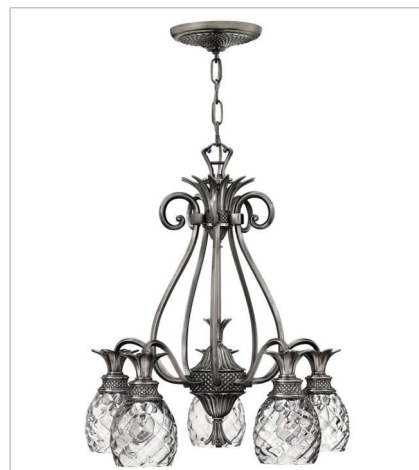

PLANTATION

A Hinkley classic, the ornate Plantation collection features exceptional pineapple shaped, clear optic glass that makes a noble statement with matching candle sleeves and elaborate, decorative cast detailing.

FINISH: Polished Antique Nickel
GLASS: Clear Optic
SHADE: Ivory Silk

4102PL
SMALL FLUSH MOUNT
12" W, 8" H
Socketed
2-7w Med. LED, 60w Equiv.

4881PL
MEDIUM FLUSH MOUNT
16" W, 8.8" H
Socketed
3-10w Med. LED, 60w Equiv.

A Hinkley classic, the ornate Plantation collection features exceptional pineapple shaped, clear optic glass that makes a noble statement with matching candle sleeves and elaborate, decorative cast detailing.

FINISH: Polished Antique Nickel
GLASS: Clear Optic
SHADE: Ivory Silk

5315PL
FIVE LIGHT VANITY
37" W, 8.3" H
Socketed
5-10w Med. LED, 100w Equiv.

2222PL
LARGE PENDANT
12.5" W, 28.5" H
Socketed
4-5w Cand. LED, 40w Equiv. or 4-40w Cand.