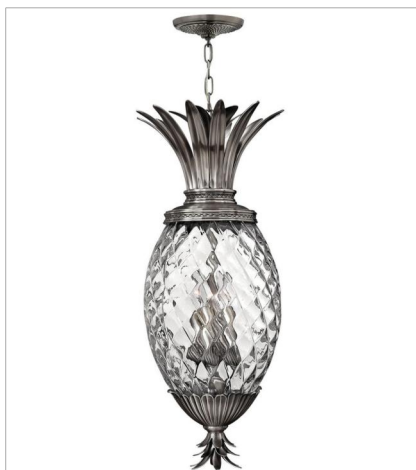

PLANTATION

A Hinkley classic, the ornate Plantation collection features exceptional pineapple shaped, clear optic glass that makes a noble statement with matching candle sleeves and elaborate, decorative cast detailing.

FINISH: Polished Antique Nickel
GLASS: Clear Optic
SHADE: Ivory Silk

4102PL
SMALL FLUSH MOUNT
12" W, 8" H
Socketed
2-7w Med. LED, 60w Equiv.

4881PL
MEDIUM FLUSH MOUNT
16" W, 8.8" H
Socketed
3-10w Med. LED, 60w Equiv.

A Hinkley classic, the ornate Plantation collection features exceptional pineapple shaped, clear optic glass that makes a noble statement with matching candle sleeves and elaborate, decorative cast detailing.

FINISH: Polished Antique Nickel
GLASS: Clear Optic
SHADE: Ivory Silk

5315PL
FIVE LIGHT VANITY
37" W, 8.3" H
Socketed
5-10w Med. LED, 100w Equiv.

2222PL
LARGE PENDANT
12.5" W, 28.5" H
Socketed
4-5w Cand. LED, 40w Equiv. or 4-40w Cand.