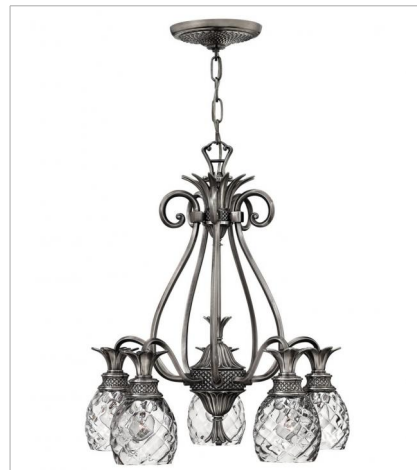

PLANTATION

FINISH: Polished Antique Nickel
GLASS: Clear Optic
SHADE: Ivory Silk

4881PL
MEDIUM FLUSH MOUNT
16" W, 8.8" H
Socket
3-60w Med.

5310PL
SINGLE LIGHT VANITY
5" W, 8.8" H
Socket
1-100w Med.

5312PL
TWO LIGHT VANITY
13" W, 8.3" H
Socket
2-100w Med.

PHONE: (440) 653-5500
Toll Free: 1 (800) 446-5539

hinkley.com

PLANTATION

FINISH: Polished Antique Nickel
GLASS: Clear Optic
SHADE: Ivory Silk

2222PL
LARGE PENDANT
12.5" W, 28.5" H
Socket
4-40w Cand.

4103PL
SMALL SINGLE TIER
13" W, 19" H
Socket
3-60w Cand.

4885PL
MEDIUM SINGLE TIER
22.3" W, 24.5" H
Socket
5-75w Med.

4886PL
LARGE SINGLE TIER
28" W, 33" H
Socket
7-60w Cand.

5317PL
SMALL PENDANT
5" W, 8.3" H
Socket
1-100w Med.

4102PL
SMALL FLUSH MOUNT
12" W, 8" H
Socket
2-60w Med.