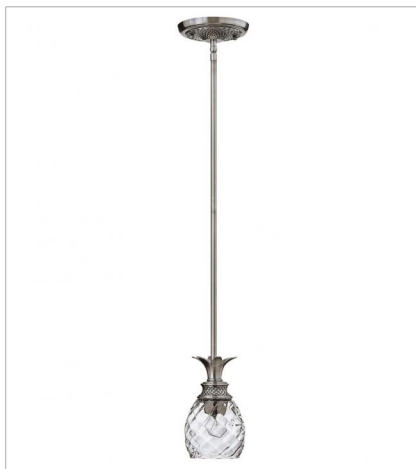

PLANTATION

FINISH: Polished Antique Nickel
GLASS: Clear Optic
SHADE: Ivory Silk

4881PL
MEDIUM FLUSH MOUNT
16" W, 8.8" H
Socket
3-60w Med.

5310PL
SINGLE LIGHT VANITY
5" W, 8.8" H
Socket
1-100w Med.

5312PL
TWO LIGHT VANITY
13" W, 8.3" H
Socket
2-100w Med.

5313PL
THREE LIGHT VANITY
21" W, 8.3" H
Socket
3-100w Med.

5314PL
FOUR LIGHT VANITY
29" W, 8.3" H
Socket
4-100w Med.

5315PL
FIVE LIGHT VANITY
37" W, 8.3" H
Socket
5-100w Med.

HINKLEY

HINKLEY
33000 Pin Oak Parkway
Avon Lake, OH 44012

PHONE: (440) 653-5500
Toll Free: 1 (800) 446-5539

hinkley.com

PLANTATION

FINISH: Polished Antique Nickel
GLASS: Clear Optic
SHADE: Ivory Silk

2222PL
LARGE PENDANT
12.5" W, 28.5" H
Socket
4-40w Cand.

4103PL
SMALL SINGLE TIER
13" W, 19" H
Socket
3-60w Cand.

4885PL
MEDIUM SINGLE TIER
22.3" W, 24.5" H
Socket
5-75w Med.

4886PL
LARGE SINGLE TIER
28" W, 33" H
Socket
7-60w Cand.

5317PL
SMALL PENDANT
5" W, 8.3" H
Socket
1-100w Med.

4102PL
SMALL FLUSH MOUNT
12" W, 8" H
Socket
2-60w Med.