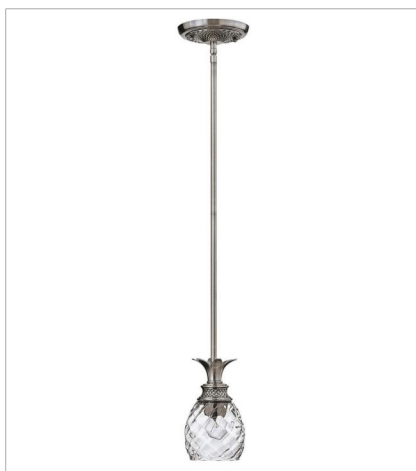

5317PL
SMALL PENDANT
5" W, 8.3" H
Socketed
7-10w Med. LED, 100w Equiv.

HINKLEY

HINKLEY
33000 Pin Oak Parkway
Avon Lake, OH 44012

PHONE: (440) 653-5500
Toll Free: 1 (800) 446-5539

hinkley.com