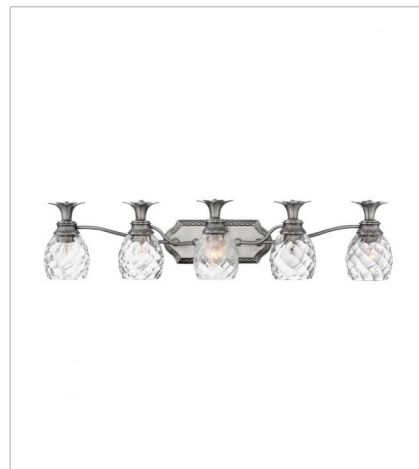

PLANTATION

FINISH: Polished Antique Nickel
GLASS: Clear Optic
SHADE: Ivory Silk

4881PL
MEDIUM FLUSH MOUNT
16" W, 8.8" H
Socket
3-60w Med.

5310PL
SINGLE LIGHT VANITY
5" W, 8.8" H
Socket
1-100w Med.

5312PL
TWO LIGHT VANITY
13" W, 8.3" H
Socket
2-100w Med.

5313PL
THREE LIGHT VANITY
21" W, 8.3" H
Socket
3-100w Med.

5314PL
FOUR LIGHT VANITY
29" W, 8.3" H
Socket
4-100w Med.

5315PL
FIVE LIGHT VANITY
37" W, 8.3" H
Socket
5-100w Med.

HINKLEY

HINKLEY
33000 Pin Oak Parkway
Avon Lake, OH 44012

PHONE: (440) 653-5500
Toll Free: 1 (800) 446-5539

hinkley.com

PLANTATION

FINISH: Polished Antique Nickel
GLASS: Clear Optic
SHADE: Ivory Silk

2222PL
LARGE PENDANT
12.5" W, 28.5" H
Socket
4-40w Cand.

4103PL
SMALL SINGLE TIER
13" W, 19" H
Socket
3-60w Cand.

4885PL
MEDIUM SINGLE TIER
22.3" W, 24.5" H
Socket
5-75w Med.

4886PL
LARGE SINGLE TIER
28" W, 33" H
Socket
7-60w Cand.

5317PL
SMALL PENDANT
5" W, 8.3" H
Socket
1-100w Med.

4102PL
SMALL FLUSH MOUNT
12" W, 8" H
Socket
2-60w Med.