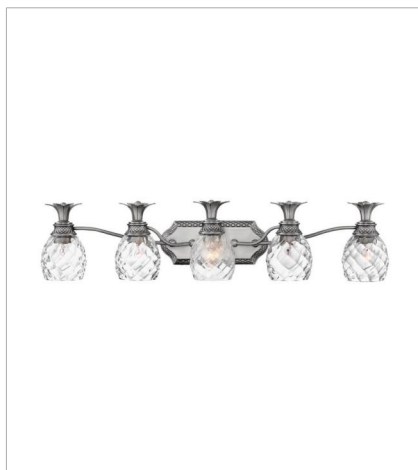

PLANTATION

A Hinkley classic, the ornate Plantation collection features exceptional pineapple shaped, clear optic glass that makes a noble statement with matching candle sleeves and elaborate, decorative cast detailing.

FINISH: Polished Antique Nickel
GLASS: Clear Optic
SHADE: Ivory Silk

5315PL
FIVE LIGHT VANITY
37" W, 8.3" H
Socketed
5-10w Med. LED, 100w Equiv.