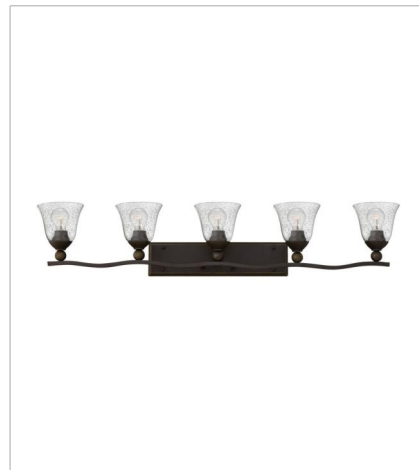

BOLLA

The graceful lines of Bolla's sweeping double arms create a soft elegance while heavy cast spheres perched at the tips add to its innovative style. The strong proportions of the arms contrast with the subtle bell shaped glass, combining both traditional and modern details.

FINISH: Olde Bronze
GLASS: Clear Seedy, Etched Opal

5893OB-CL
THREE LIGHT VANITY
26" W, 8.8" H
Socketed
3-14w Med. LED, 100w Equiv.

5894OB-CL
FOUR LIGHT VANITY
35.8" W, 8.8" H
Socketed
4-14w Med. LED, 100w Equiv.

5895OB-CL
FIVE LIGHT VANITY
45.8" W, 8.8" H
Socketed

4652OB-OPAL
LARGE PENDANT
23.3" W, 26.3" H
Socketed

4651OB-OPAL
SMALL SEMI-FLUSH MOUNT
19.3" W, 14.3" H
Socketed

4660OB-OPAL
SMALL FLUSH MOUNT
16.8" W, 8" H
Socketed
2-14w Med. LED, 75w Equiv.

FINISH: Olde Bronze
GLASS: Clear Seedy, Etched Opal

2643OB
MEDIUM FLUSH MOUNT
16.8" W, 8" H
Socketed
2-8w Med. LED, 75w Equiv.