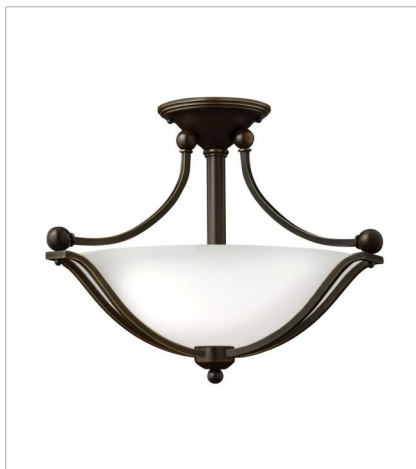

BOLLA

The graceful lines of Bolla's sweeping double arms create a soft elegance while heavy cast spheres perched at the tips add to its innovative style. The strong proportions of the arms contrast with the subtle bell shaped glass, combining both traditional and modern details.

FINISH: Olde Bronze
GLASS: Clear Seedy, Etched Opal

5893OB-CL
THREE LIGHT VANITY
26" W, 8.8" H
Socketed
3-14w Med. LED, 100w Equiv.

5894OB-CL
FOUR LIGHT VANITY
35.8" W, 8.8" H
Socketed
4-14w Med. LED, 100w Equiv.

5895OB-CL
FIVE LIGHT VANITY
45.8" W, 8.8" H
Socketed

4652OB-OPAL
LARGE PENDANT
23.3" W, 26.3" H
Socketed

4651OB-OPAL
SMALL SEMI-FLUSH MOUNT
19.3" W, 14.3" H
Socketed

4660OB-OPAL
SMALL FLUSH MOUNT
16.8" W, 8" H
Socketed
2-14w Med. LED, 75w Equiv.

FINISH: Olde Bronze
GLASS: Clear Seedy, Etched Opal

2640OB
SMALL WALL MOUNT LANTERN
7.3" W, 12.3" H
Socketed
1-10w Med. LED, 60w Equiv.

2644OB
MEDIUM WALL MOUNT LANTERN
9" W, 15.8" H
Socketed
2-5w Cand. LED, 40w Equiv.