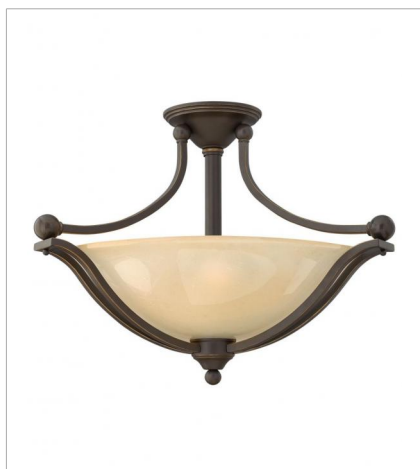

BOLLA

The graceful lines of Bolla's sweeping double arms create a soft elegance while heavy cast spheres perched at the tips add to its innovative style. The strong proportions of the arms contrast with the subtle bell shaped glass, combining both traditional and modern details.

FINISH: Olde Bronze
GLASS: Light Amber Seedy, Clear Seedy

4650OB
SINGLE LIGHT SCONCE
7.8" W, 8.5" H
Socket
1-100w Med.

4671OB
SINGLE LIGHT SCONCE
8" W, 26" H
Socket
1-100w Med.

4660OB
SMALL FLUSH MOUNT
16.8" W, 8" H
Socket
2-75w Med.

FINISH: Olde Bronze
GLASS: Light Amber Seedy, Clear Seedy

4659OB
EXTRA LARGE THREE TIER
48" W, 48.5" H
Socket
18-60w Med.

4667OB
SMALL PENDANT
7.8" W, 7.3" H
Socket
1-100w Med.

4651OB
SMALL SEMI-FLUSH MOUNT
19.3" W, 14.3" H
Socket
2-100w Med.

4669OB
LARGE SEMI-FLUSH MOUNT
23.3" W, 16" H
Socket
3-100w Med.

2640OB
SMALL WALL MOUNT LANTERN
7.3" W, 12.3" H
Socket
1-60w Med.

2644OB
MEDIUM WALL MOUNT LANTERN
9" W, 15.8" H
Socket
2-40w Cand.

HINKLEY