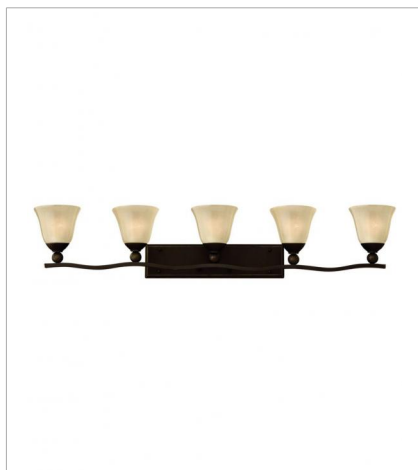

BOLLA

The graceful lines of Bolla's sweeping double arms create a soft elegance while heavy cast spheres perched at the tips add to its innovative style. The strong proportions of the arms contrast with the subtle bell shaped glass, combining both traditional and modern details.

FINISH: Olde Bronze
GLASS: Light Amber Seedy, Clear Seedy

5895OB
FIVE LIGHT VANITY
45.8" W, 8.8" H
Socket
5-100w Incan. & 5-100w Incan.