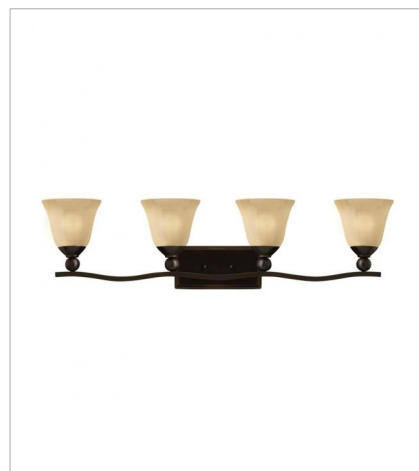

BOLLA

The graceful lines of Bolla's sweeping double arms create a soft elegance while heavy cast spheres perched at the tips add to its innovative style. The strong proportions of the arms contrast with the subtle bell shaped glass, combining both traditional and modern details.

FINISH: Olde Bronze
GLASS: Light Amber Seedy, Clear Seedy

4650OB
SINGLE LIGHT SCONCE
7.8" W, 8.5" H
Socket
1-100w Med.

4671OB
SINGLE LIGHT SCONCE
8" W, 26" H
Socket
1-100w Med.

4660OB
SMALL FLUSH MOUNT
16.8" W, 8" H
Socket
2-75w Med.

5892OB
TWO LIGHT VANITY
16" W, 8.8" H
Socket
2-100w Incan. & 2-100w Incan.

5893OB
THREE LIGHT VANITY
26" W, 8.8" H
Socket
3-100w Incan. & 3-100w Incan.

5894OB
FOUR LIGHT VANITY
35.8" W, 8.8" H
Socket
4-100w Incan. & 4-100w Incan.