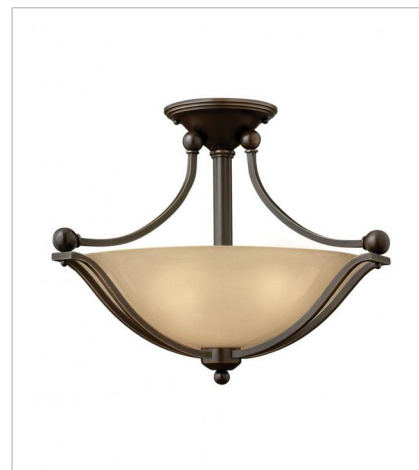

BOLLA

The graceful lines of Bolla's sweeping double arms create a soft elegance while heavy cast spheres perched at the tips add to its innovative style. The strong proportions of the arms contrast with the subtle bell shaped glass, combining both traditional and modern details.

FINISH: Olde Bronze
GLASS: Light Amber Seedy, Clear Seedy

4650OB
SINGLE LIGHT SCONCE
7.8" W, 8.5" H
Socket
1-100w Med.

4671OB
SINGLE LIGHT SCONCE
8" W, 26" H
Socket
1-100w Med.

4660OB
SMALL FLUSH MOUNT
16.8" W, 8" H
Socket
2-75w Med.

FINISH: Olde Bronze
GLASS: Light Amber Seedy, Clear Seedy

5895OB
FIVE LIGHT VANITY
45.8" W, 8.8" H
Socket
5-100w Incan. & 5-100w Incan.

4652OB
LARGE PENDANT
23.3" W, 26.3" H
Socket
3-100w Med.

4653OB
SMALL SINGLE TIER
22.5" W, 18.3" H
Socket
3-100w Med.

FINISH: Olde Bronze
GLASS: Light Amber Seedy, Clear Seedy

4659OB
EXTRA LARGE THREE TIER
48" W, 48.5" H
Socket
18-60w Med.

4667OB
SMALL PENDANT
7.8" W, 7.3" H
Socket
1-100w Med.

4651OB
SMALL SEMI-FLUSH MOUNT
19.3" W, 14.3" H
Socket
2-100w Med.