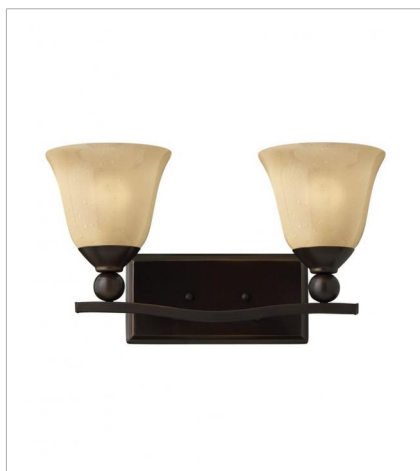

BOLLA

The graceful lines of Bolla's sweeping double arms create a soft elegance while heavy cast spheres perched at the tips add to its innovative style. The strong proportions of the arms contrast with the subtle bell shaped glass, combining both traditional and modern details.

FINISH: Olde Bronze
GLASS: Light Amber Seedy, Clear Seedy

4650OB
SINGLE LIGHT SCONCE
7.8" W, 8.5" H
Socket
1-100w Med.

4671OB
SINGLE LIGHT SCONCE
8" W, 26" H
Socket
1-100w Med.

4660OB
SMALL FLUSH MOUNT
16.8" W, 8" H
Socket
2-75w Med.

FINISH: Olde Bronze
GLASS: Light Amber Seedy, Clear Seedy

5895OB
FIVE LIGHT VANITY
45.8" W, 8.8" H
Socket
5-100w Incan. & 5-100w Incan.

4652OB
LARGE PENDANT
23.3" W, 26.3" H
Socket
3-100w Med.

4653OB
SMALL SINGLE TIER
22.5" W, 18.3" H
Socket
3-100w Med.