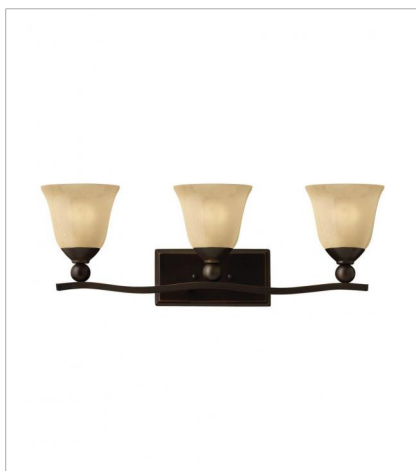

BOLLA

The graceful lines of Bolla's sweeping double arms create a soft elegance while heavy cast spheres perched at the tips add to its innovative style. The strong proportions of the arms contrast with the subtle bell shaped glass, combining both traditional and modern details.

FINISH: Olde Bronze
GLASS: Light Amber Seedy, Clear Seedy

4650OB
SINGLE LIGHT SCONCE
7.8" W, 8.5" H
Socket
1-100w Med.

4671OB
SINGLE LIGHT SCONCE
8" W, 26" H
Socket
1-100w Med.

4660OB
SMALL FLUSH MOUNT
16.8" W, 8" H
Socket
2-75w Med.

5892OB
TWO LIGHT VANITY
16" W, 8.8" H
Socket
2-100w Incan. & 2-100w Incan.

5893OB
THREE LIGHT VANITY
26" W, 8.8" H
Socket
3-100w Incan. & 3-100w Incan.

5894OB
FOUR LIGHT VANITY
35.8" W, 8.8" H
Socket
4-100w Incan. & 4-100w Incan.